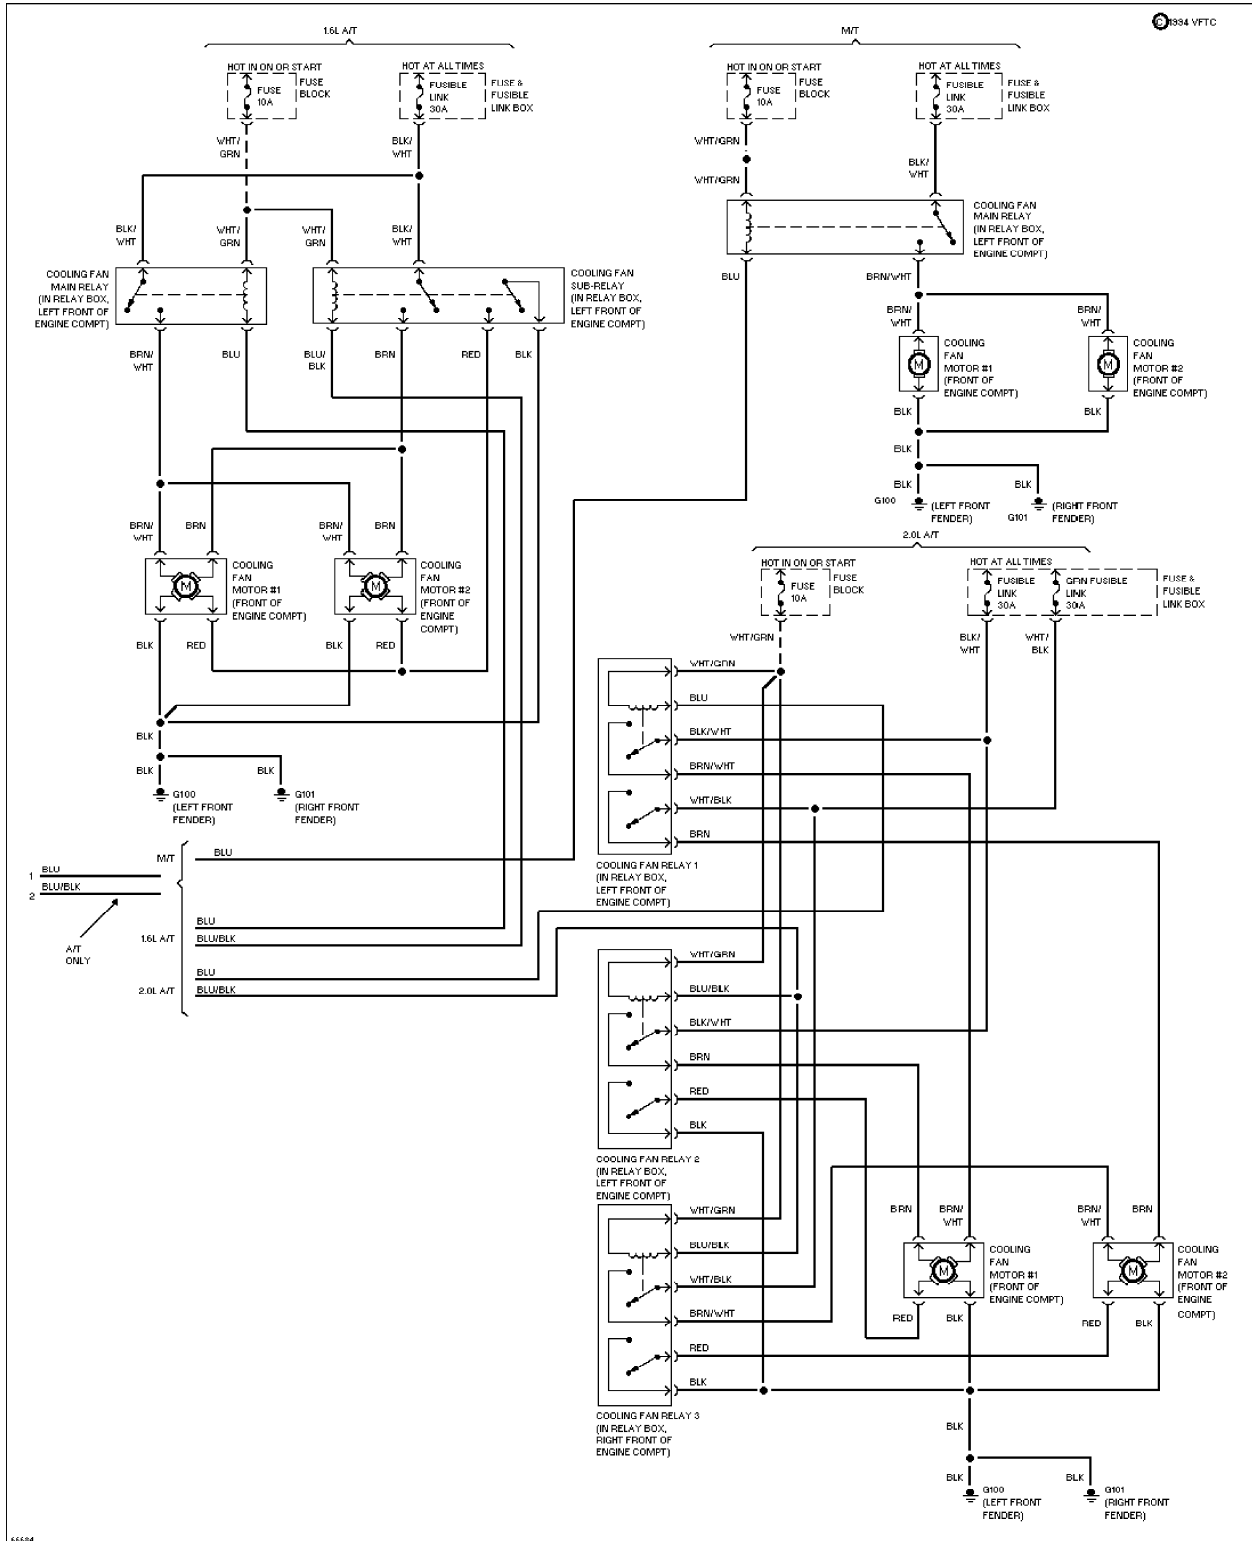

SYSTEM WIRING DIAGRAMS

1993 Nissan Sentra

1993 System Wiring Diagrams
Nissan - Sentra

AIR CONDITIONING

A/C Circuit, Lever Control Type (1 of 2)

A/C Circuit, Lever Control Type (2 of 2)

A/C Circuit, Push Control Type (1 of 2)

A/C Circuit, Push Control Type (2 of 2)

65712

Heater Circuit, Lever Control Type

Heater Circuit, Push Control Type

COOLING FAN

1.6L

73045

1.6L, Cooling Fan Circuit, A/T

1.6L, Cooling Fan Circuit, M/T

2.0L

2.0L, Cooling Fan Circuit, A/T

2.0L, Cooling Fan Circuit, M/T

DEFOGGERS

73878

Defogger Circuit

HORN

2.0L

2.0L, Transmission Circuit, Analog Cluster

2.0L, Transmission Circuit, Digital Cluster

WIPER/WASHER

73335

Front Washer/Wiper Circuit

Rear Washer/Wiper Circuit