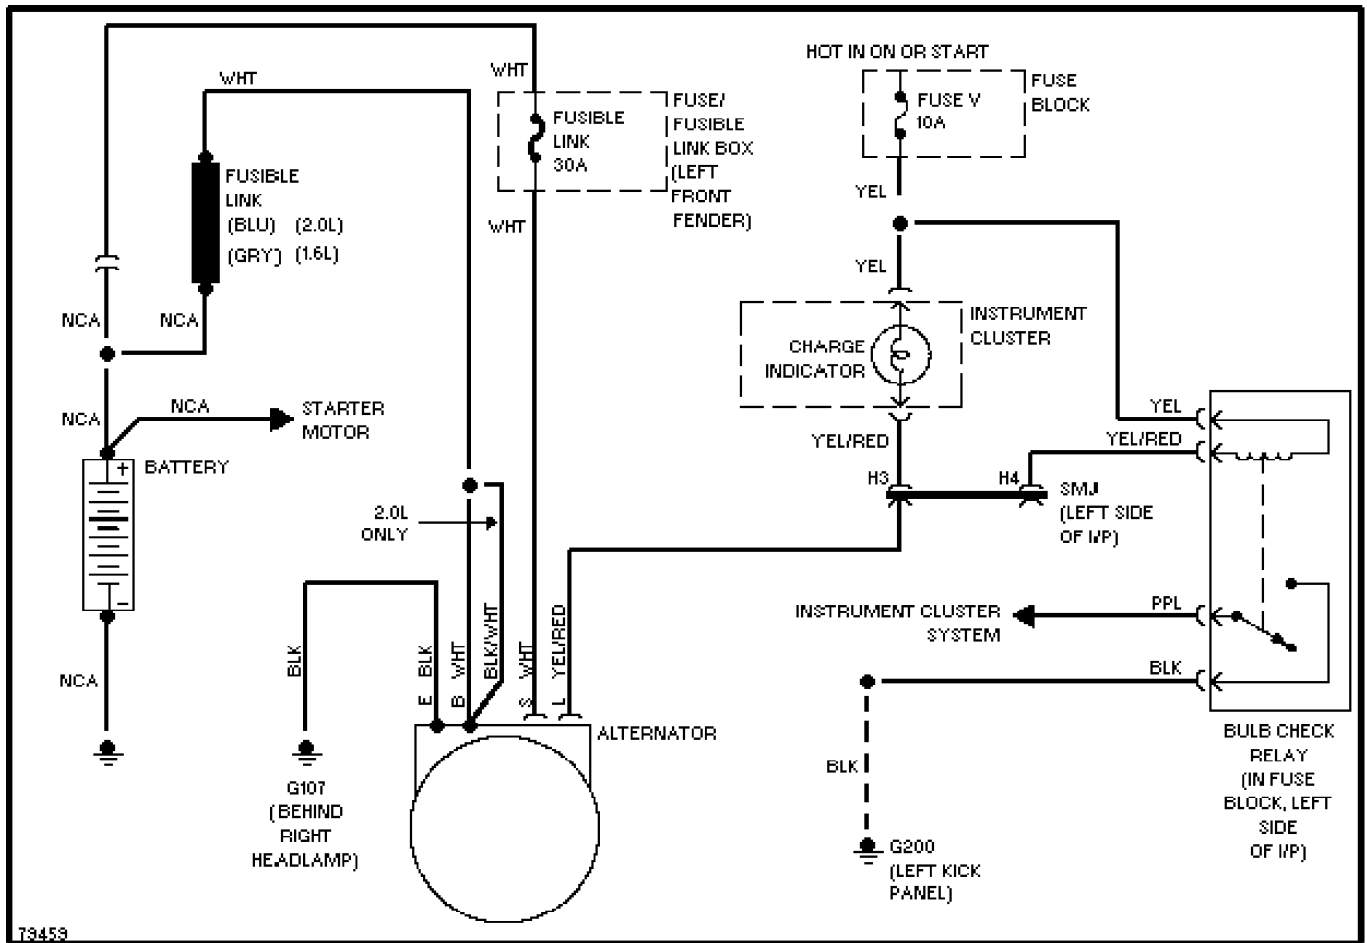

POWER WINDOWS

78750
Power Window Circuit, Coupe

78755

Power Window Circuit, Sedan

RADIO

73014

Radio Circuits

STARTING/CHARGING

73453
Charging Circuit

73457

Starting Circuit, A/T

73458

Starting Circuit, M/T

TRANSMISSION

1.6L

1.6L, Transmission Circuit

2.0L

2.0L, Transmission Circuit, Analog Cluster

2.0L, Transmission Circuit, Digital Cluster

WIPER/WASHER

73335

Front Washer/Wiper Circuit

Rear Washer/Wiper Circuit