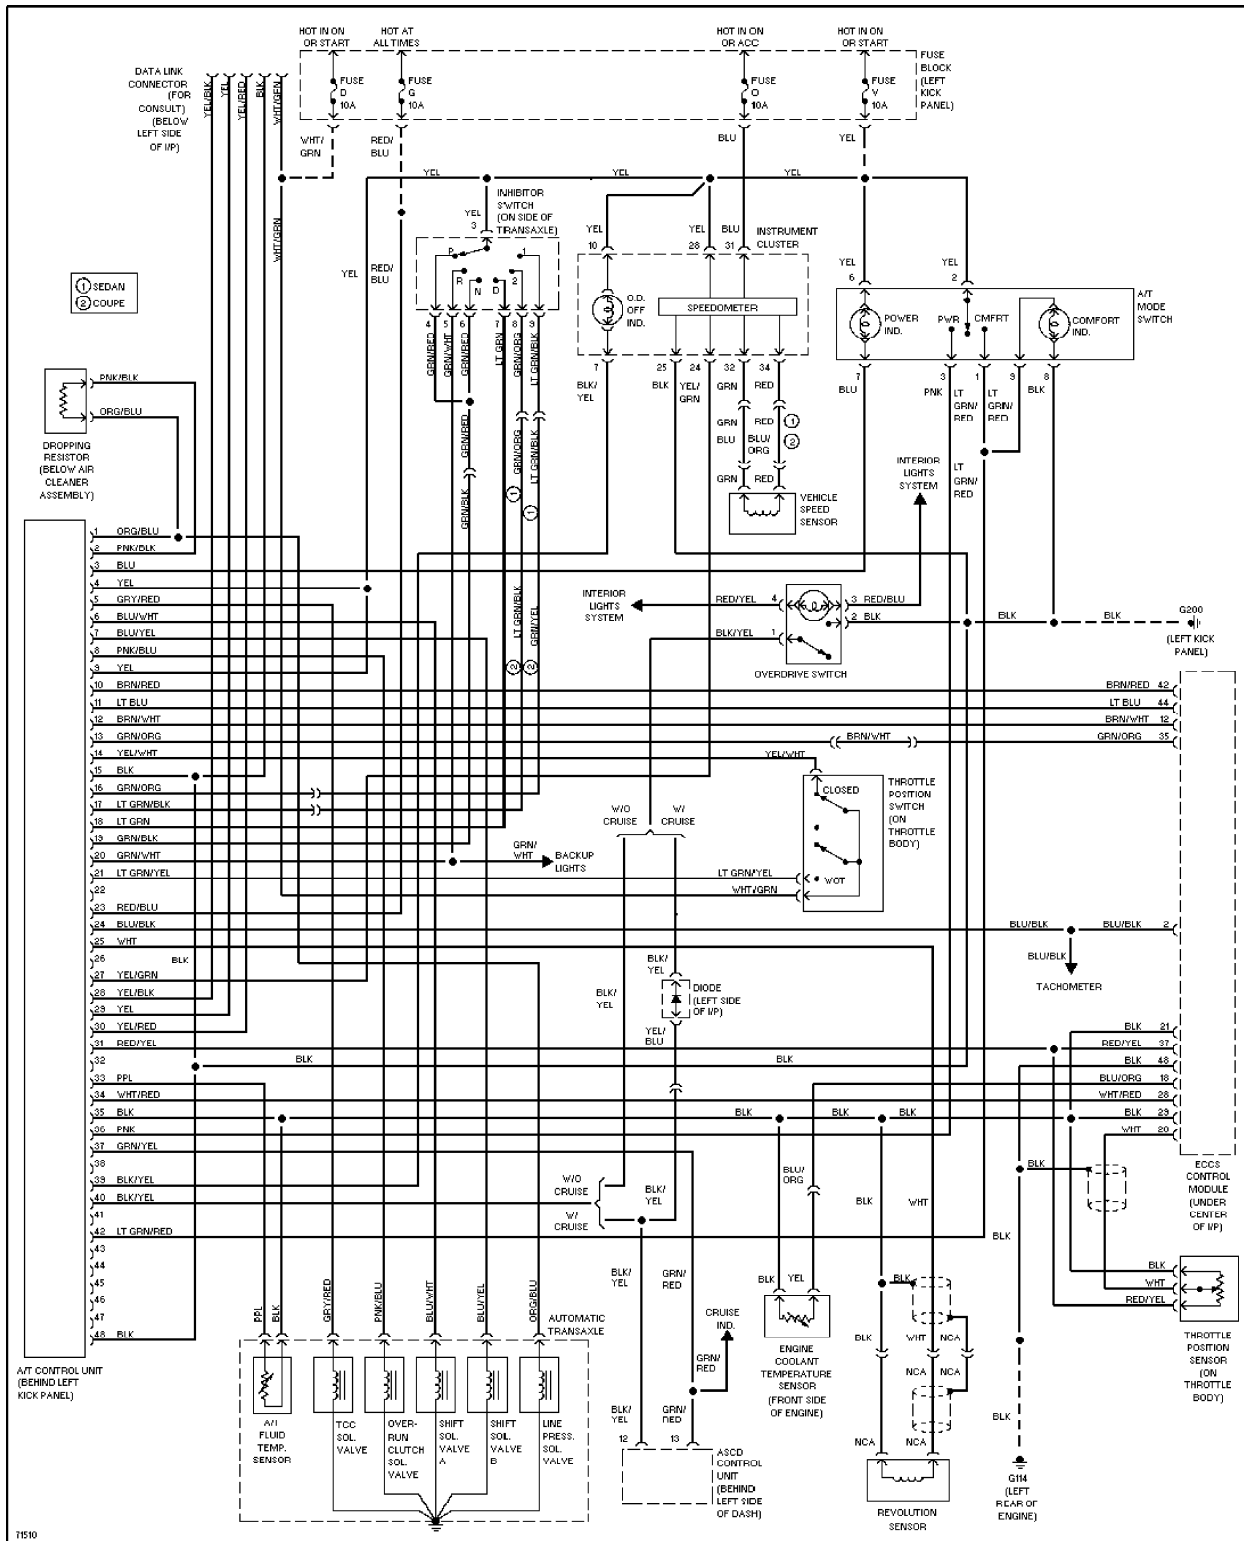

73453
Charging Circuit

73457

Starting Circuit, A/T

73458

Starting Circuit, M/T

TRANSMISSION

1.6L

1.6L, Transmission Circuit

2.0L

2.0L, Transmission Circuit, Analog Cluster

2.0L, Transmission Circuit, Digital Cluster

WIPER/WASHER

73335

Front Washer/Wiper Circuit

Rear Washer/Wiper Circuit