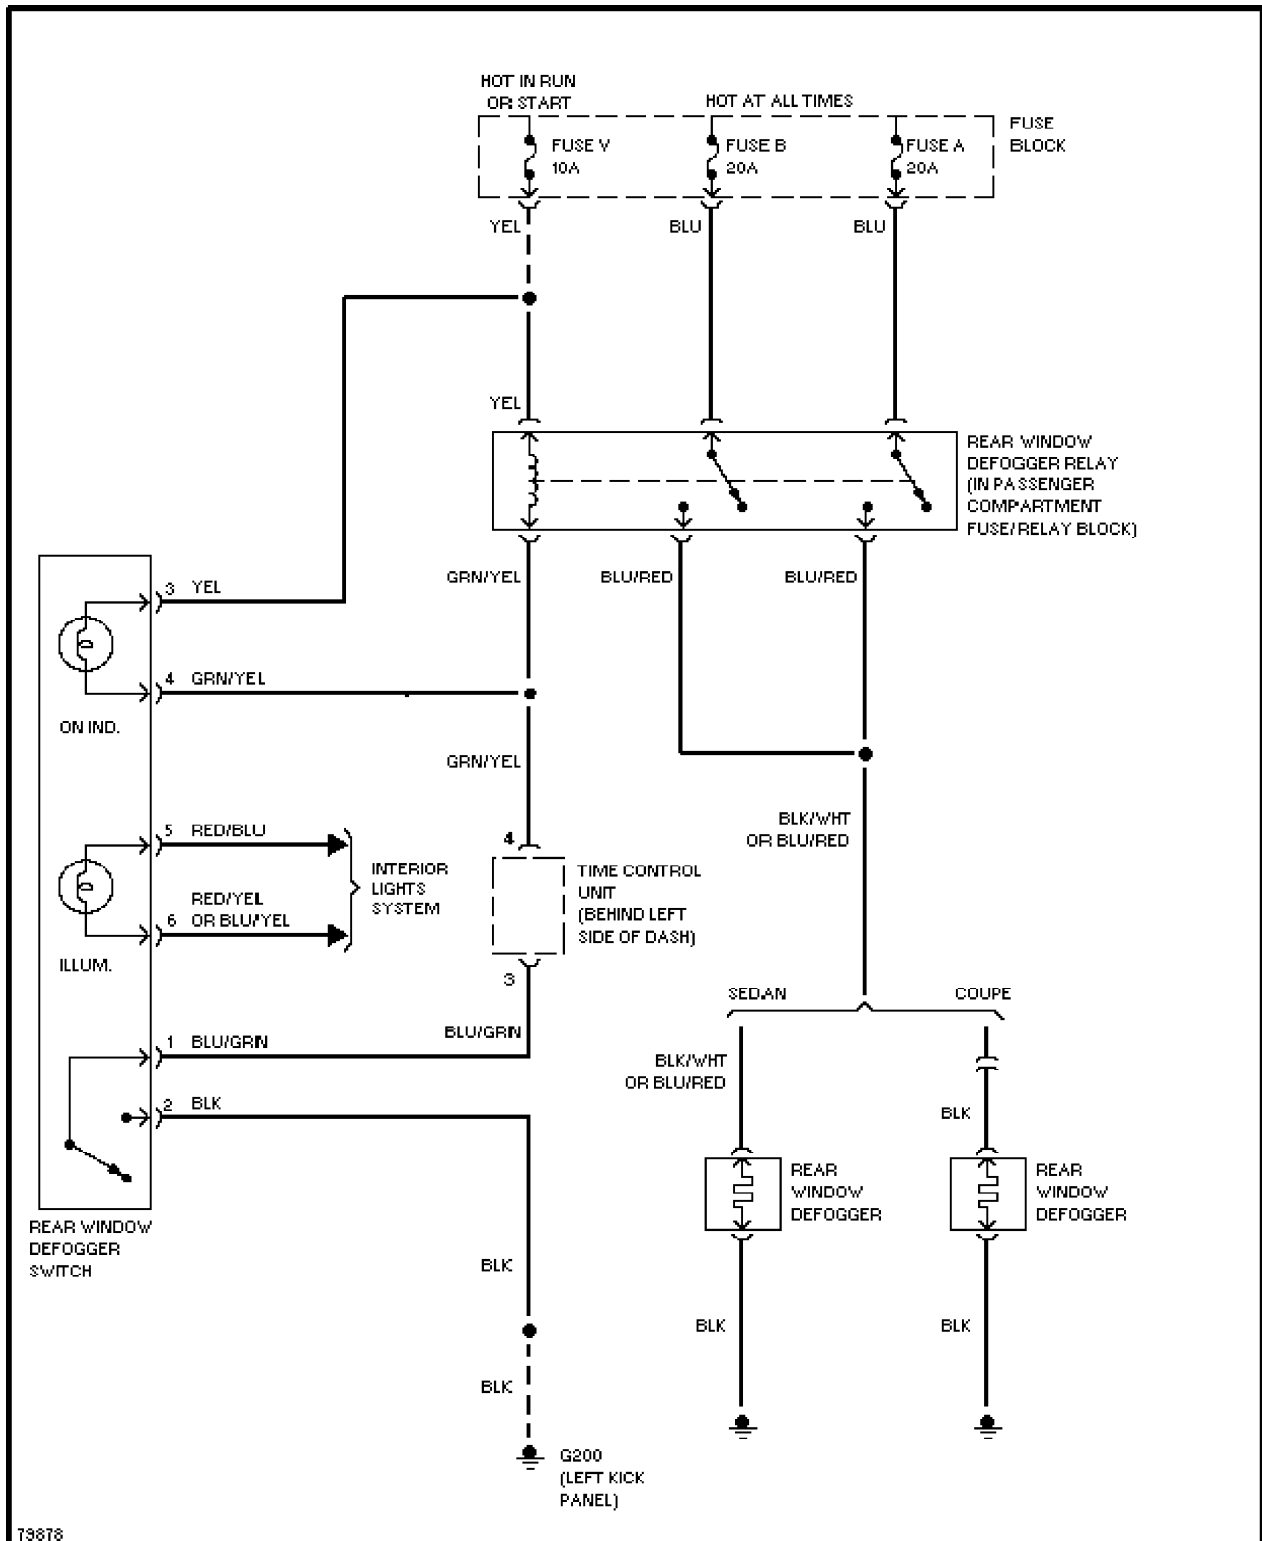

1.6L, Cooling Fan Circuit, M/T

2.0L

2.0L, Cooling Fan Circuit, A/T

2.0L, Cooling Fan Circuit, M/T

DEFOGGERS

73878

Defogger Circuit

HORN

2.0L

2.0L, Transmission Circuit, Analog Cluster

2.0L, Transmission Circuit, Digital Cluster

WIPER/WASHER

73335

Front Washer/Wiper Circuit

Rear Washer/Wiper Circuit