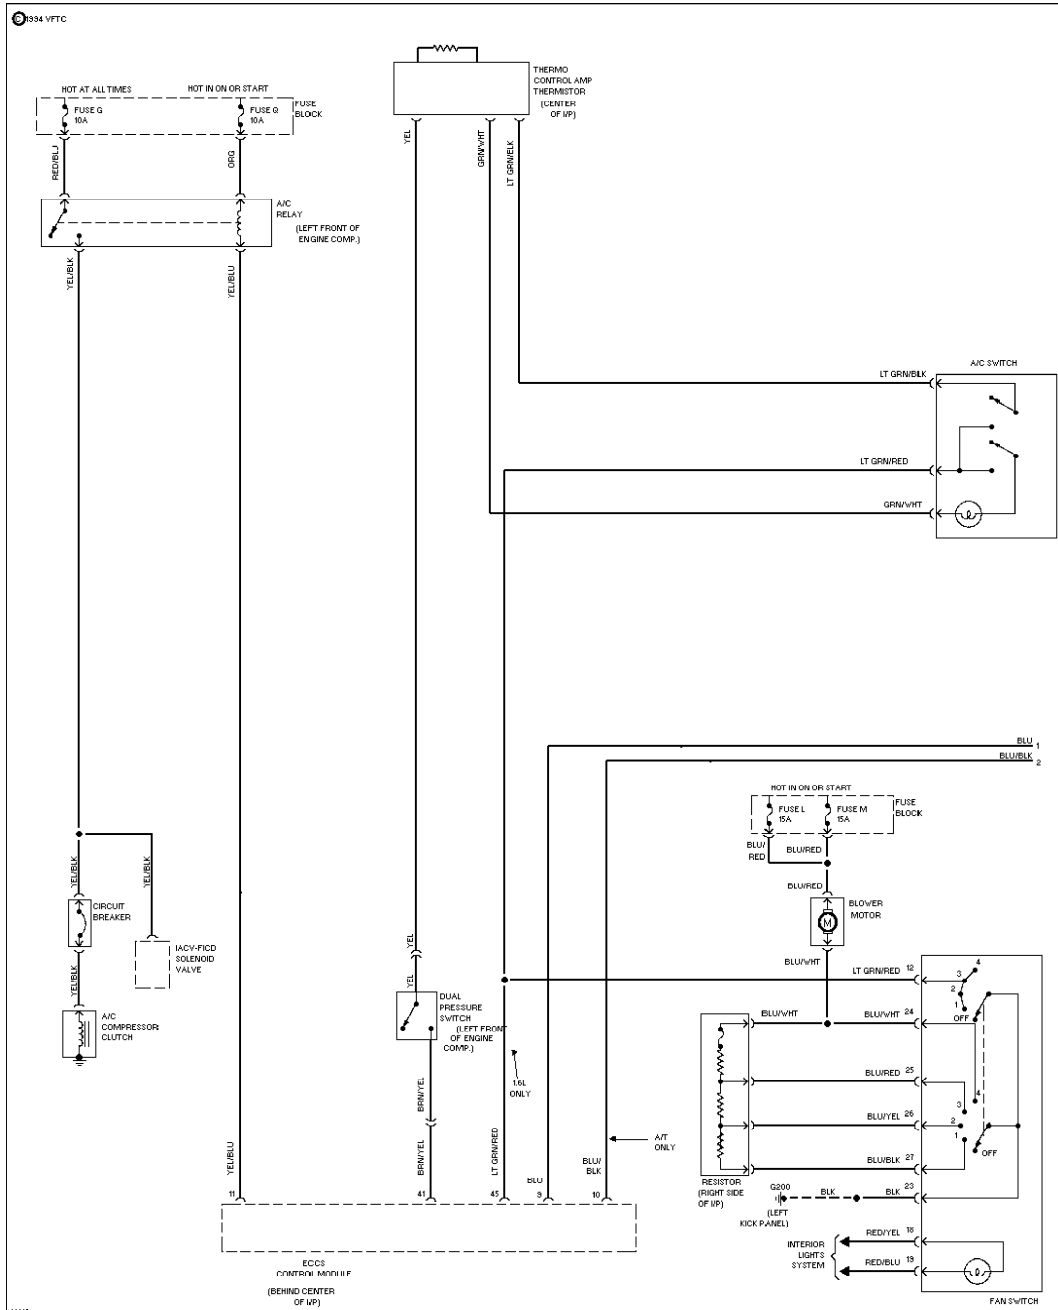

SYSTEM WIRING DIAGRAMS

1993 Nissan Sentra

1993 System Wiring Diagrams
Nissan - Sentra

AIR CONDITIONING

A/C Circuit, Lever Control Type (1 of 2)

A/C Circuit, Lever Control Type (2 of 2)

A/C Circuit, Push Control Type (1 of 2)

A/C Circuit, Push Control Type (2 of 2)

65712

Heater Circuit, Lever Control Type

Heater Circuit, Push Control Type

COOLING FAN

1.6L

73045

1.6L, Cooling Fan Circuit, A/T

1.6L, Cooling Fan Circuit, M/T

2.0L

2.0L, Cooling Fan Circuit, A/T

2.0L, Cooling Fan Circuit, M/T

DEFOGGERS

73878

Defogger Circuit

HORN

2.0L

2.0L, Transmission Circuit, Analog Cluster

2.0L, Transmission Circuit, Digital Cluster

WIPER/WASHER

73335

Front Washer/Wiper Circuit

Rear Washer/Wiper Circuit