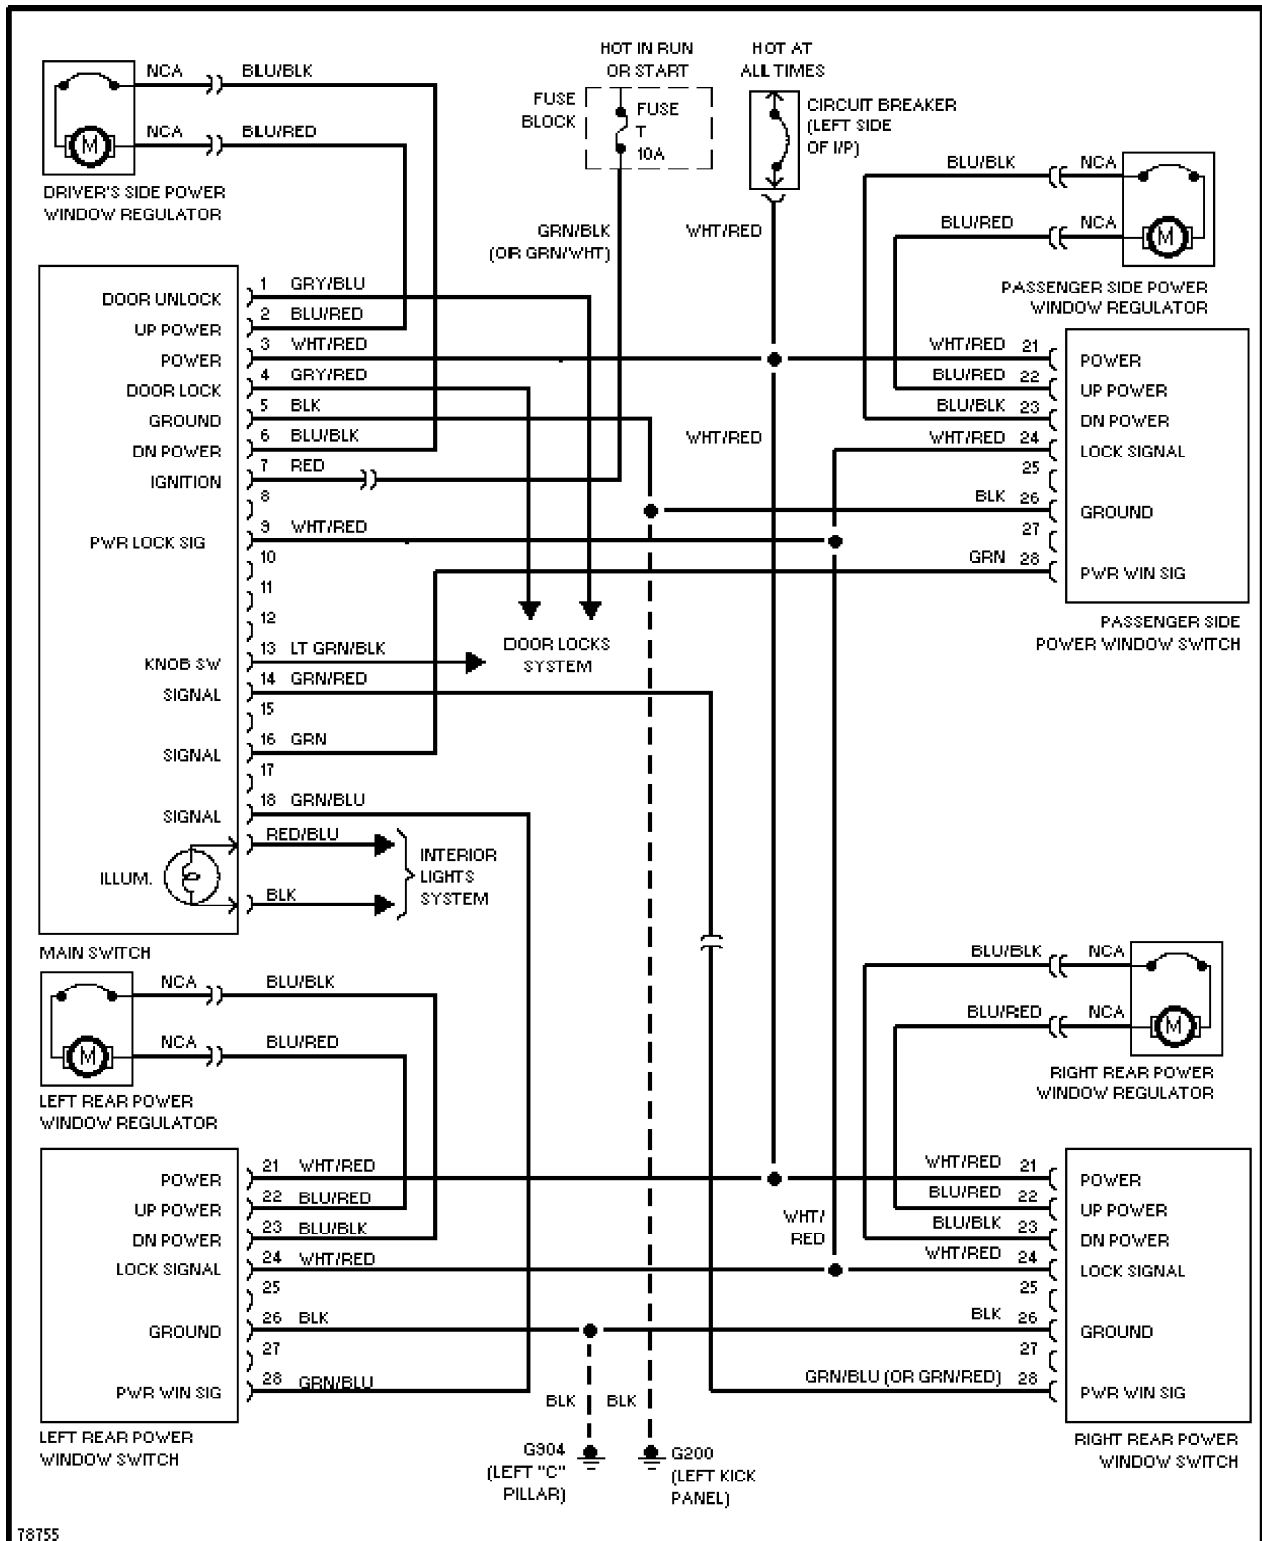

78755

Power Window Circuit, Sedan

RADIO