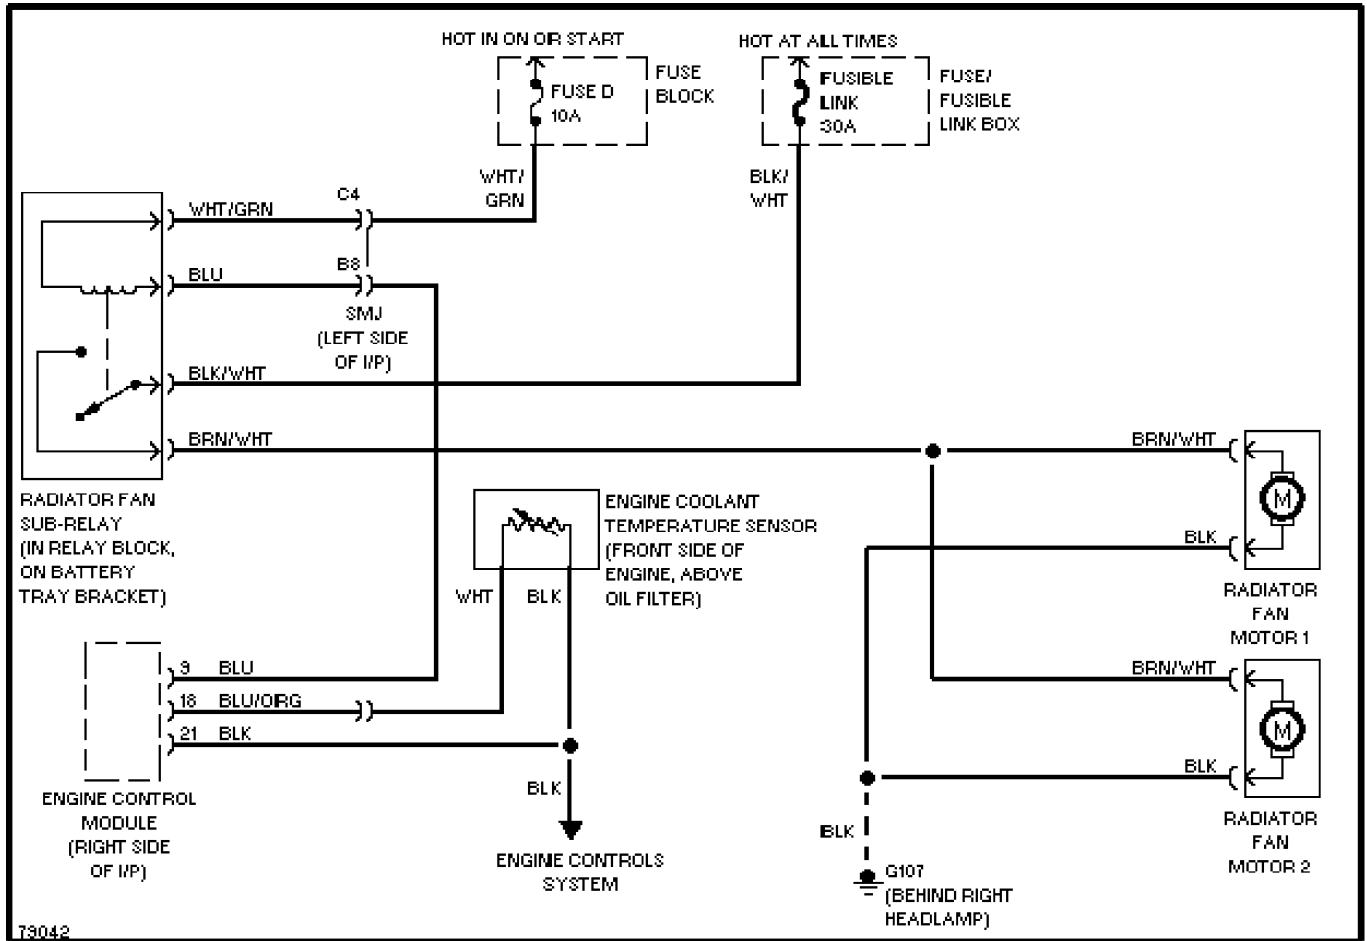

2.0L, Cooling Fan Circuit, M/T

DEFOGGERS