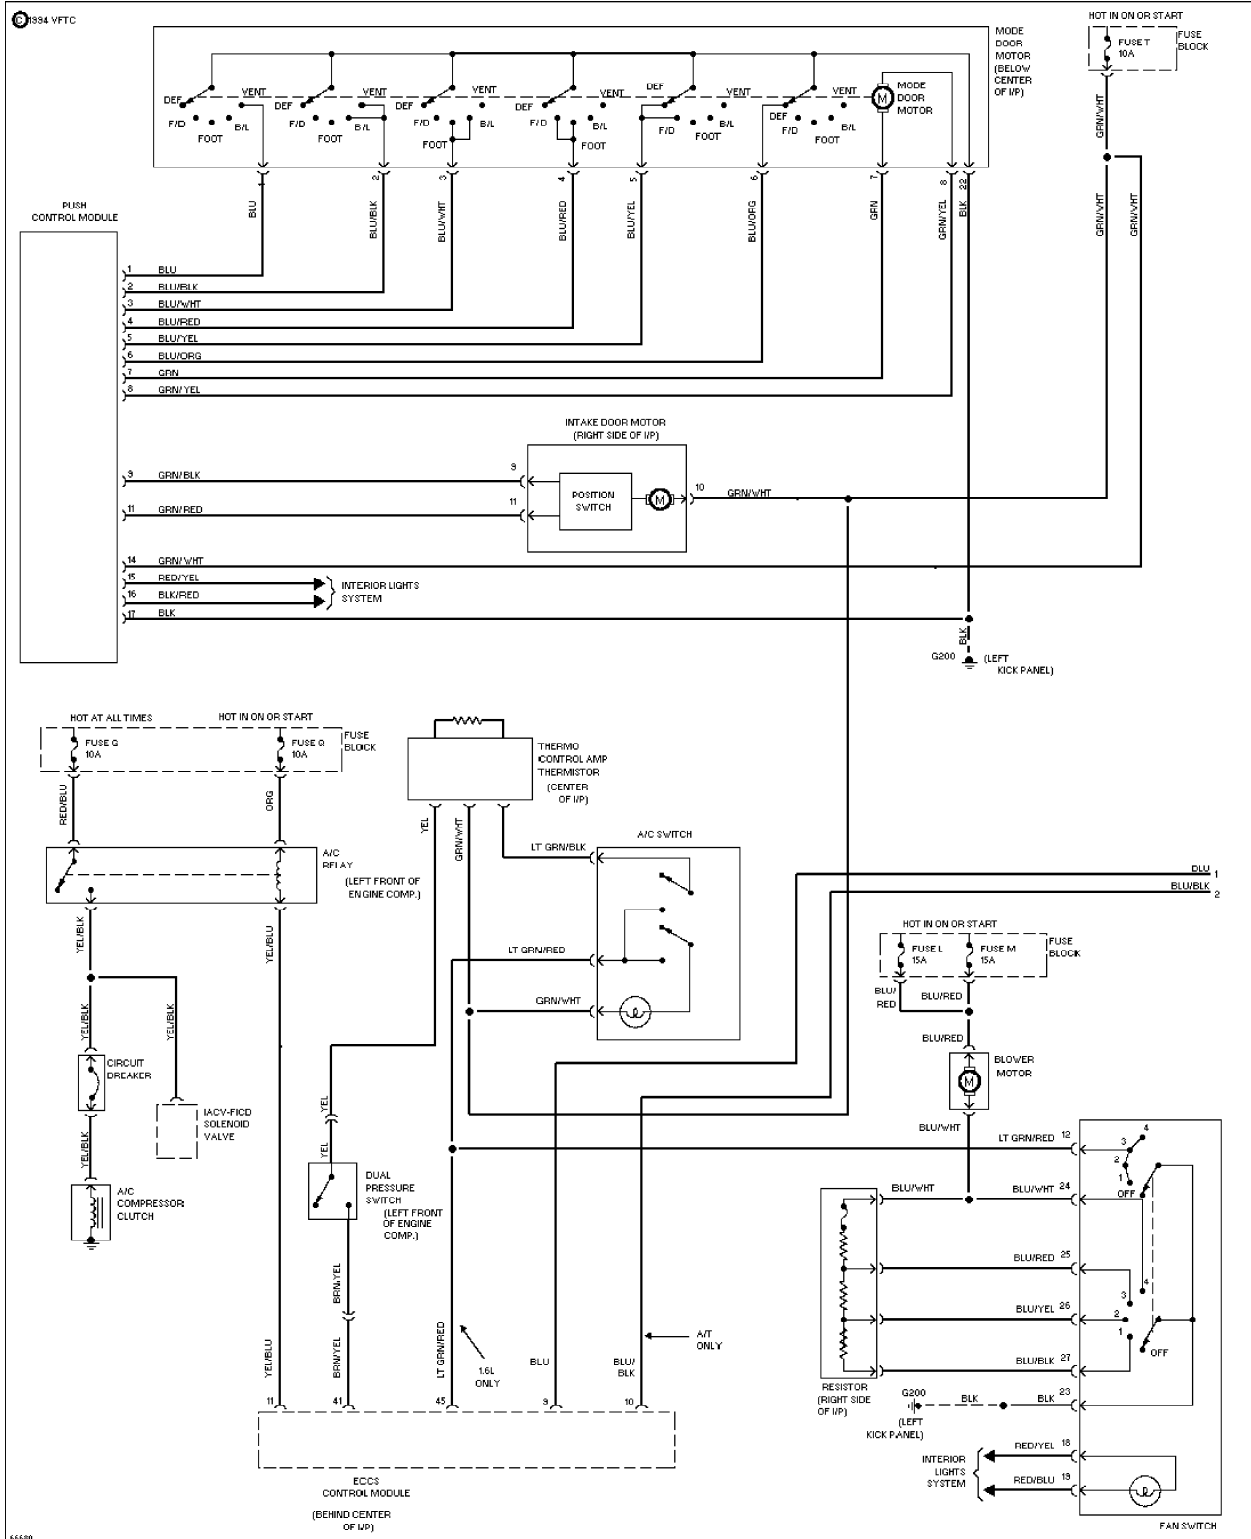

SYSTEM WIRING DIAGRAMS

1993 Nissan Sentra

1993 System Wiring Diagrams
Nissan - Sentra

AIR CONDITIONING

A/C Circuit, Lever Control Type (1 of 2)

A/C Circuit, Lever Control Type (2 of 2)

A/C Circuit, Push Control Type (1 of 2)

A/C Circuit, Push Control Type (2 of 2)

65712

Heater Circuit, Lever Control Type

Heater Circuit, Push Control Type

COOLING FAN

1.6L

73045

1.6L, Cooling Fan Circuit, A/T

1.6L, Cooling Fan Circuit, M/T

2.0L

2.0L, Cooling Fan Circuit, A/T

2.0L, Cooling Fan Circuit, M/T

DEFOGGERS

73878

Defogger Circuit

HORN

2.0L

2.0L, Transmission Circuit, Analog Cluster

2.0L, Transmission Circuit, Digital Cluster

WIPER/WASHER

73335

Front Washer/Wiper Circuit

Rear Washer/Wiper Circuit