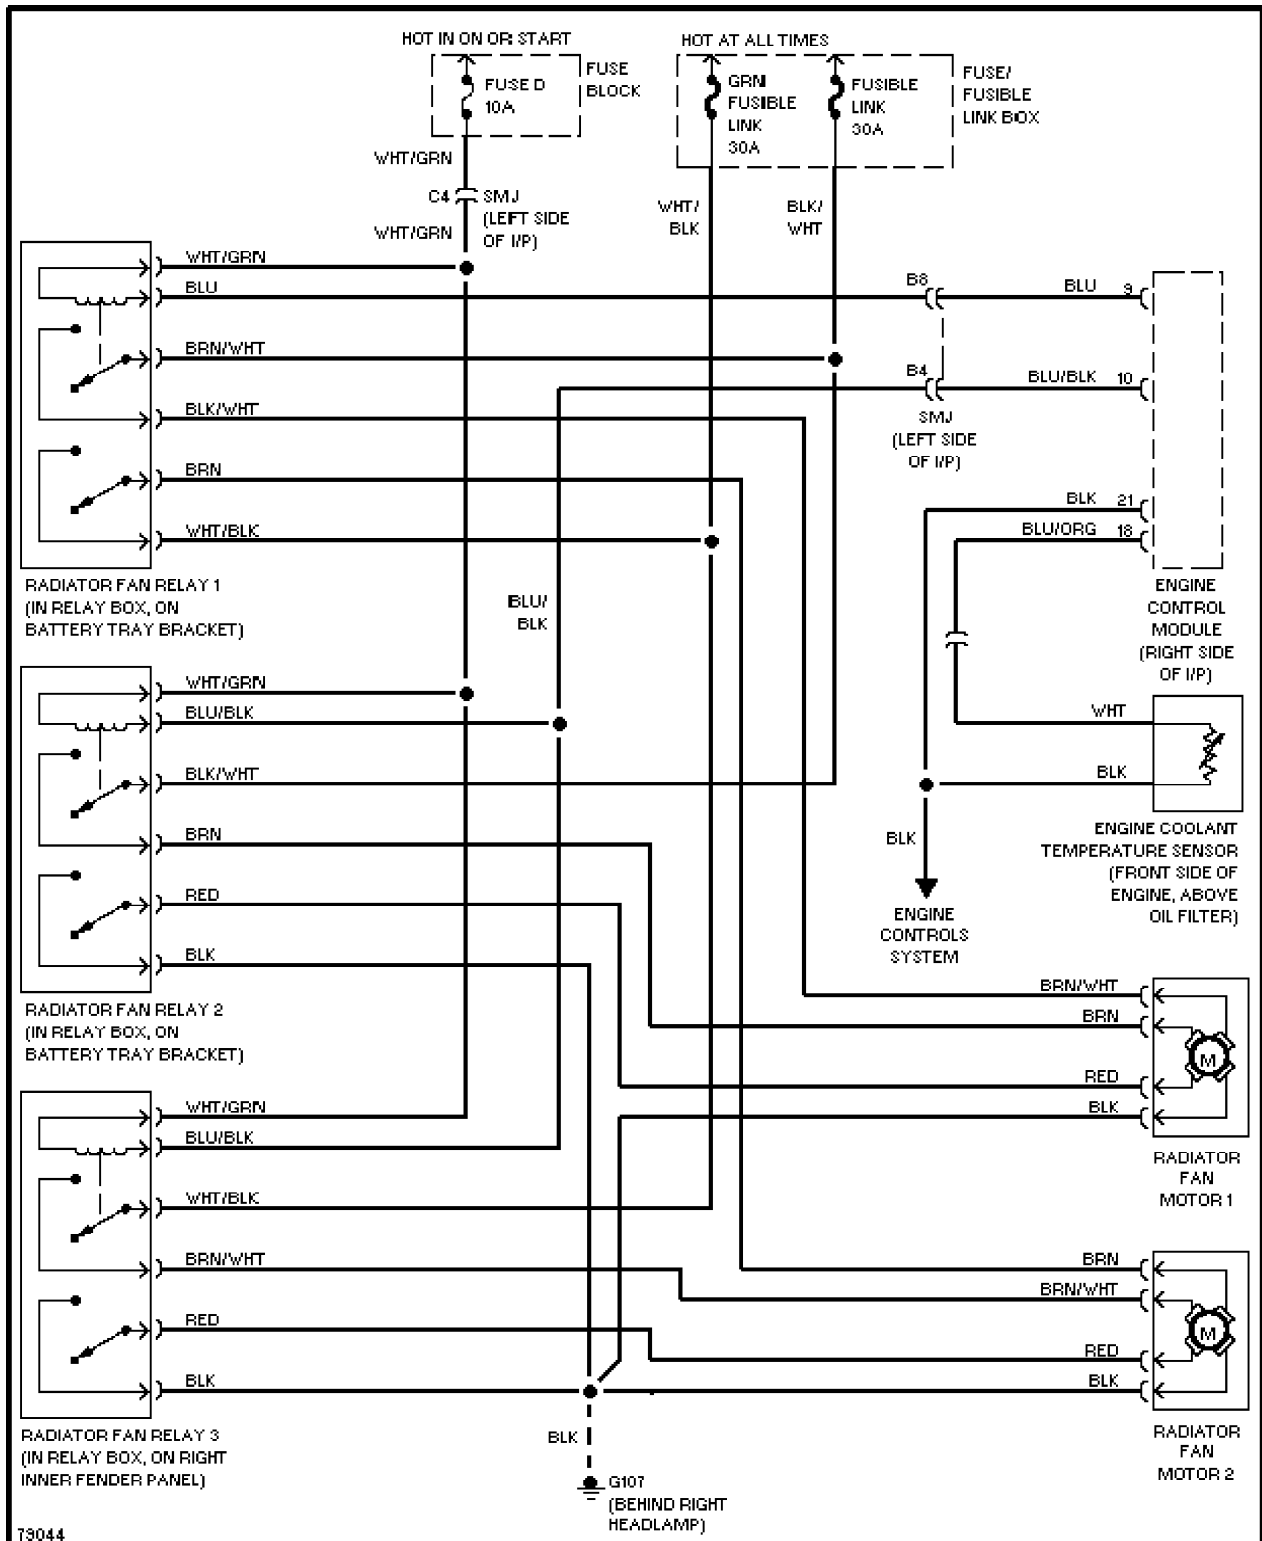

A/C Circuit, Push Control Type (2 of 2)

65712

Heater Circuit, Lever Control Type

Heater Circuit, Push Control Type

COOLING FAN

1.6L

73045

1.6L, Cooling Fan Circuit, A/T

1.6L, Cooling Fan Circuit, M/T

2.0L

2.0L, Cooling Fan Circuit, A/T

2.0L, Cooling Fan Circuit, M/T

DEFOGGERS

73878

Defogger Circuit

HORN

79769

Horn Circuit

POWER DOOR LOCKS

73117

Power Door Lock Circuit, Coupe

73716 Power Door Lock Circuit, Sedan

POWER MIRRORS

Power Mirror Circuit

2.0L

2.0L, Transmission Circuit, Analog Cluster

2.0L, Transmission Circuit, Digital Cluster

WIPER/WASHER

73335

Front Washer/Wiper Circuit

Rear Washer/Wiper Circuit