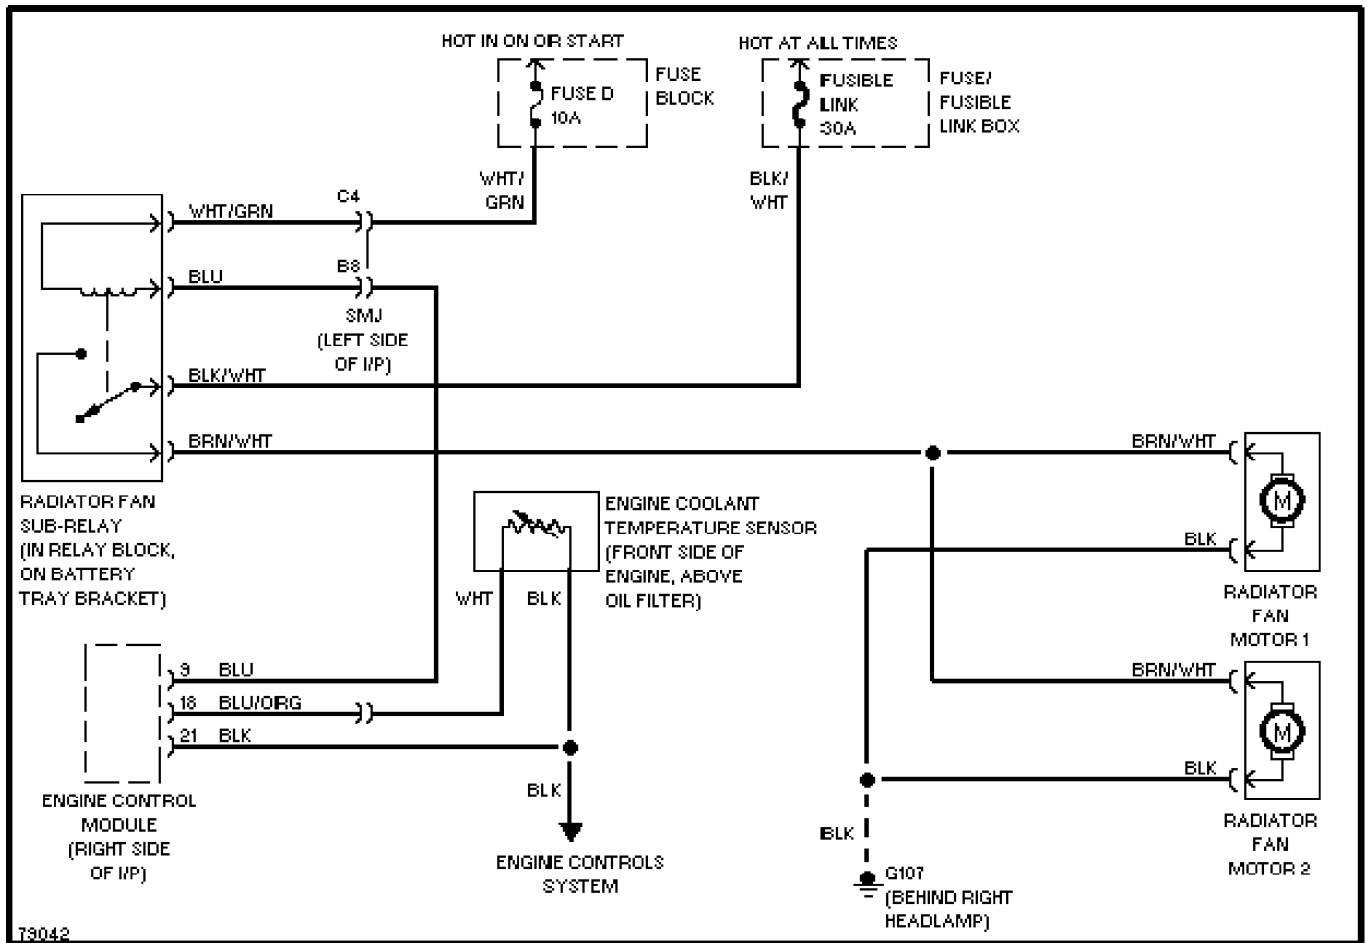

A/C Circuit, Push Control Type (2 of 2)

65712

Heater Circuit, Lever Control Type

Heater Circuit, Push Control Type

COOLING FAN

1.6L

73045

1.6L, Cooling Fan Circuit, A/T

2.0L

2.0L, Transmission Circuit, Analog Cluster

2.0L, Transmission Circuit, Digital Cluster

WIPER/WASHER

73335

Front Washer/Wiper Circuit

Rear Washer/Wiper Circuit