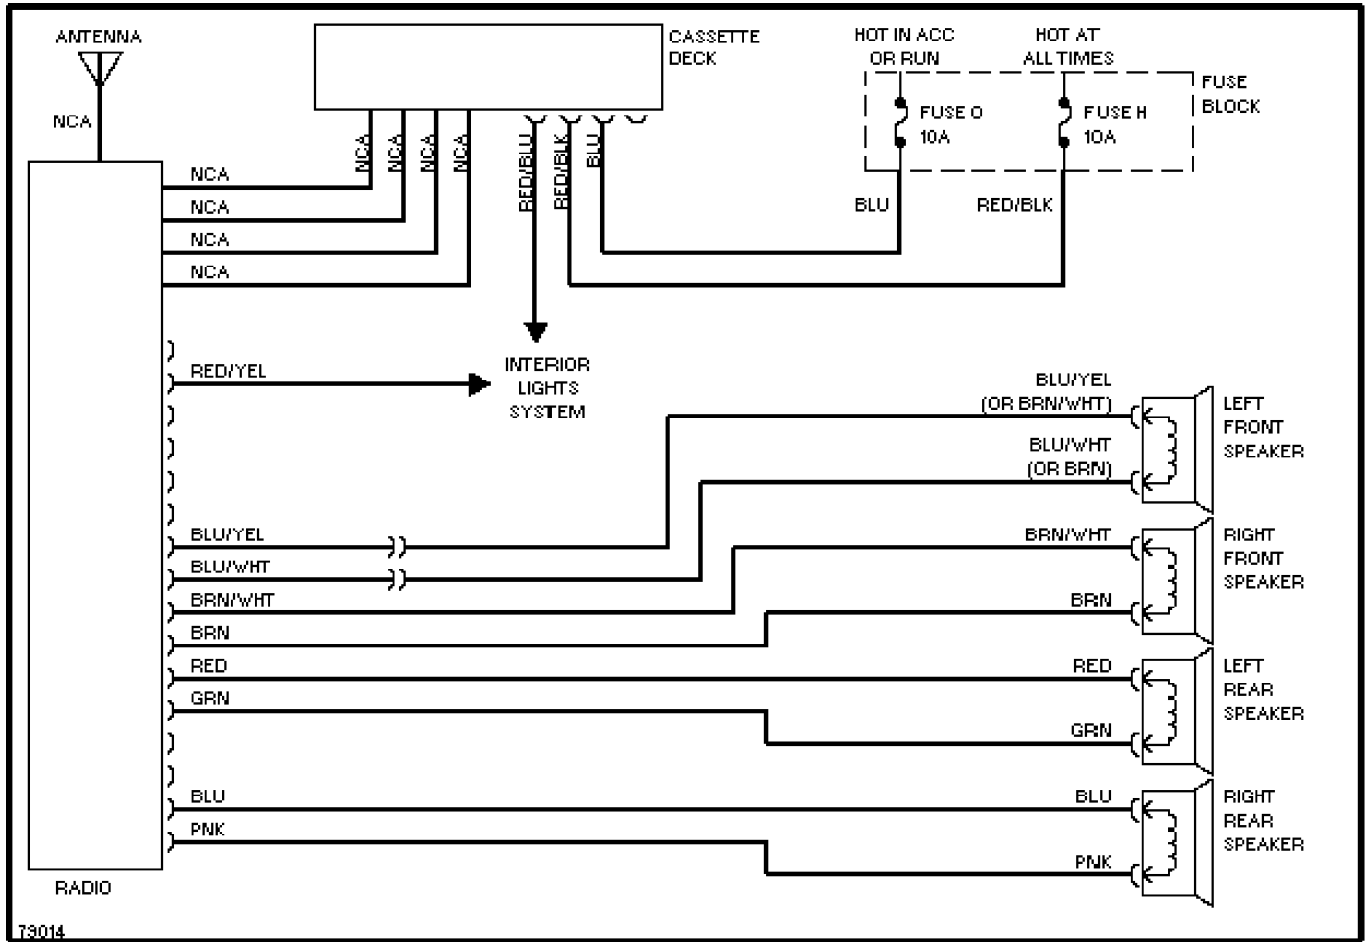

POWER WINDOWS

78750
Power Window Circuit, Coupe

78755

Power Window Circuit, Sedan

RADIO

73014

Radio Circuits

STARTING/CHARGING

73453
Charging Circuit

73457

Starting Circuit, A/T

73458

Starting Circuit, M/T

TRANSMISSION

1.6L

1.6L, Transmission Circuit

2.0L

2.0L, Transmission Circuit, Analog Cluster

2.0L, Transmission Circuit, Digital Cluster

WIPER/WASHER

73335

Front Washer/Wiper Circuit

Rear Washer/Wiper Circuit