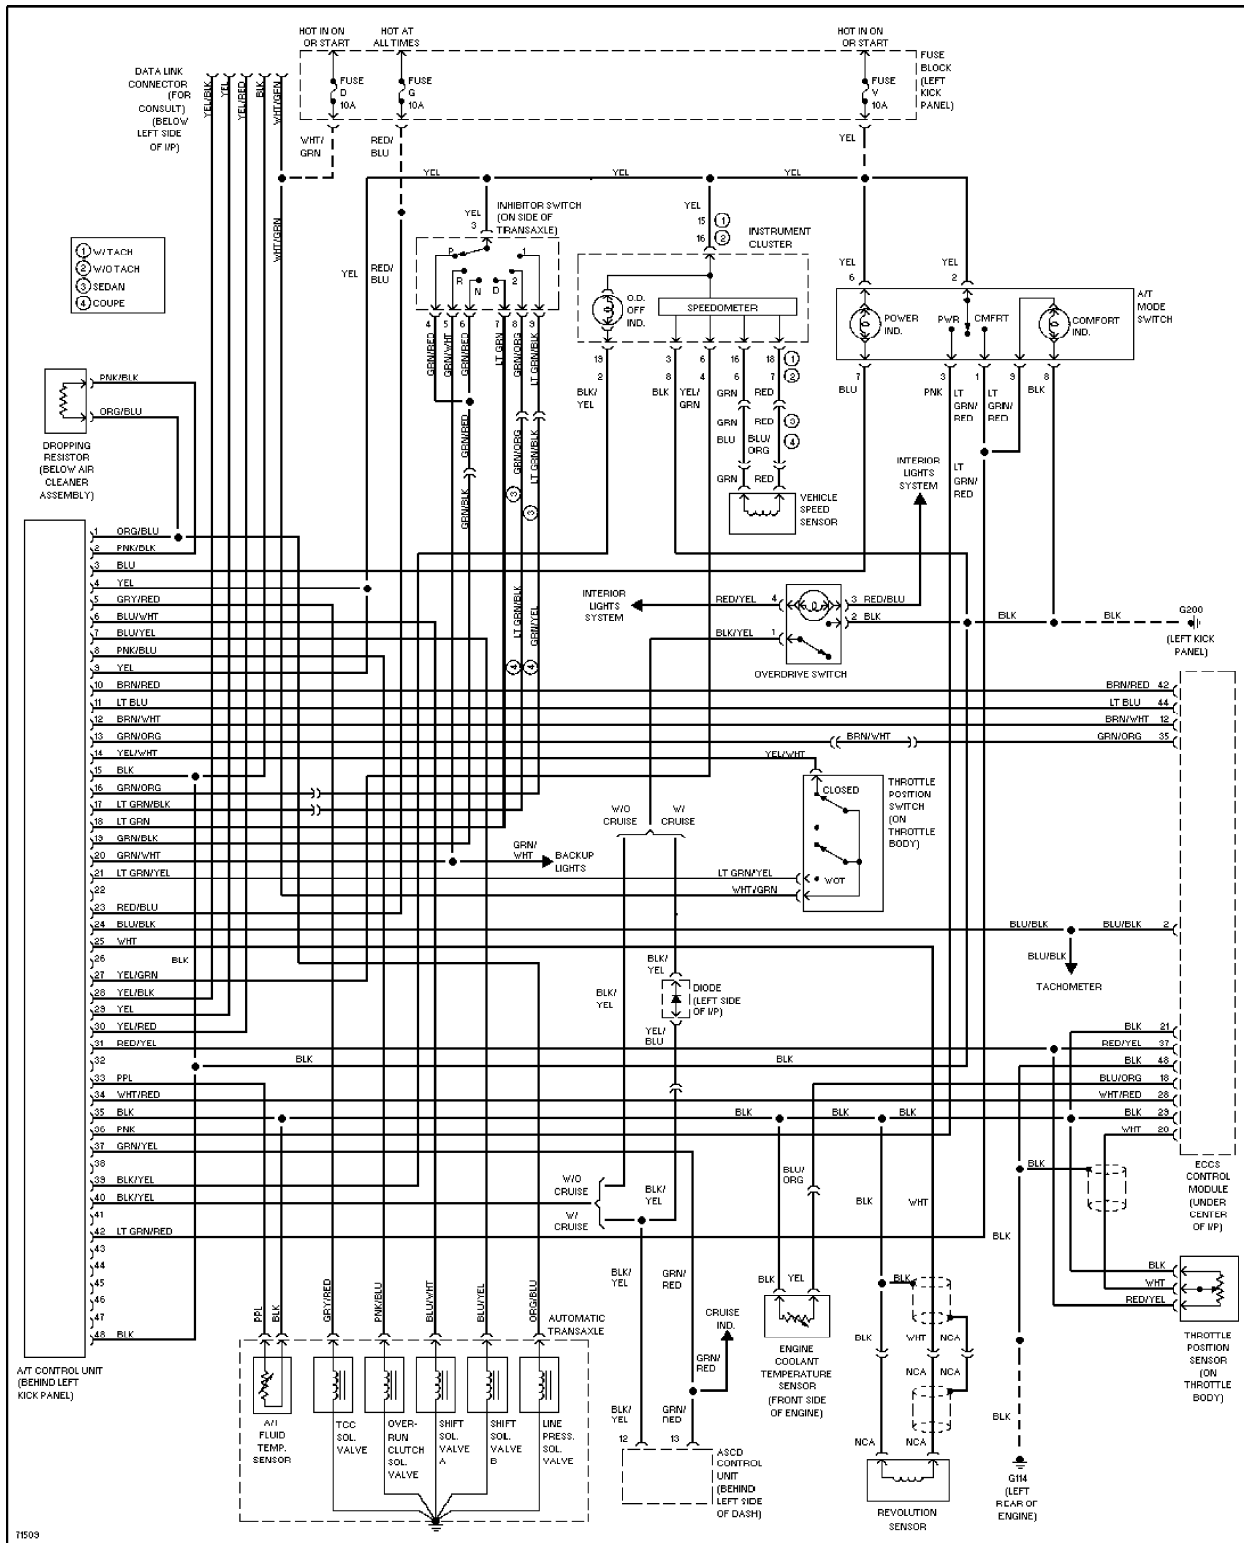

73453
Charging Circuit

73457

Starting Circuit, A/T

73458

Starting Circuit, M/T

TRANSMISSION

1.6L

1.6L, Transmission Circuit

2.0L

2.0L, Transmission Circuit, Analog Cluster

2.0L, Transmission Circuit, Digital Cluster

WIPER/WASHER

73335

Front Washer/Wiper Circuit

Rear Washer/Wiper Circuit