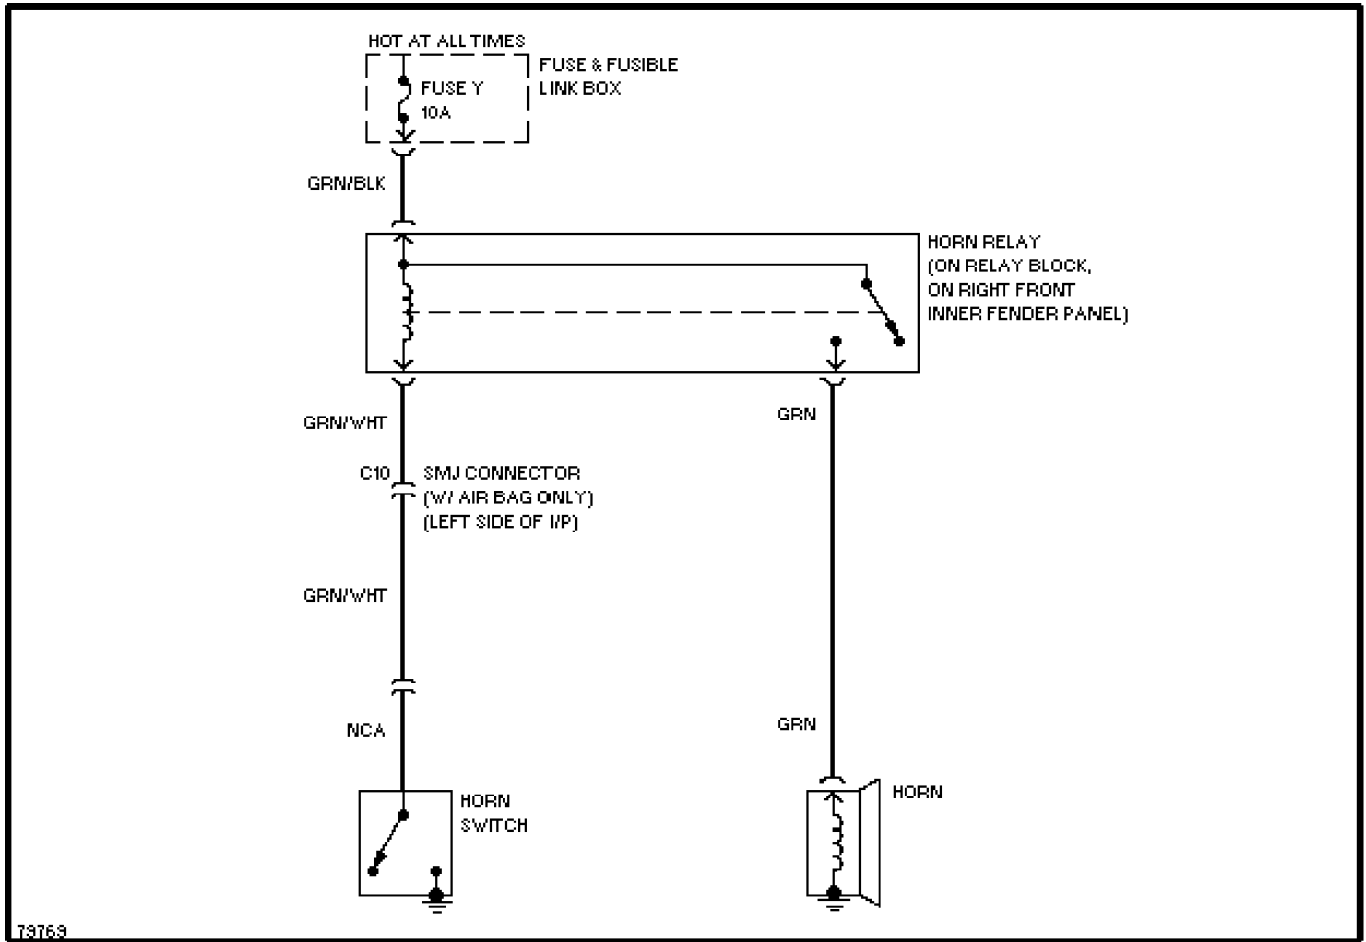

1.6L, Cooling Fan Circuit, M/T

2.0L

2.0L, Cooling Fan Circuit, A/T

2.0L, Cooling Fan Circuit, M/T

DEFOGGERS

73878

Defogger Circuit

HORN