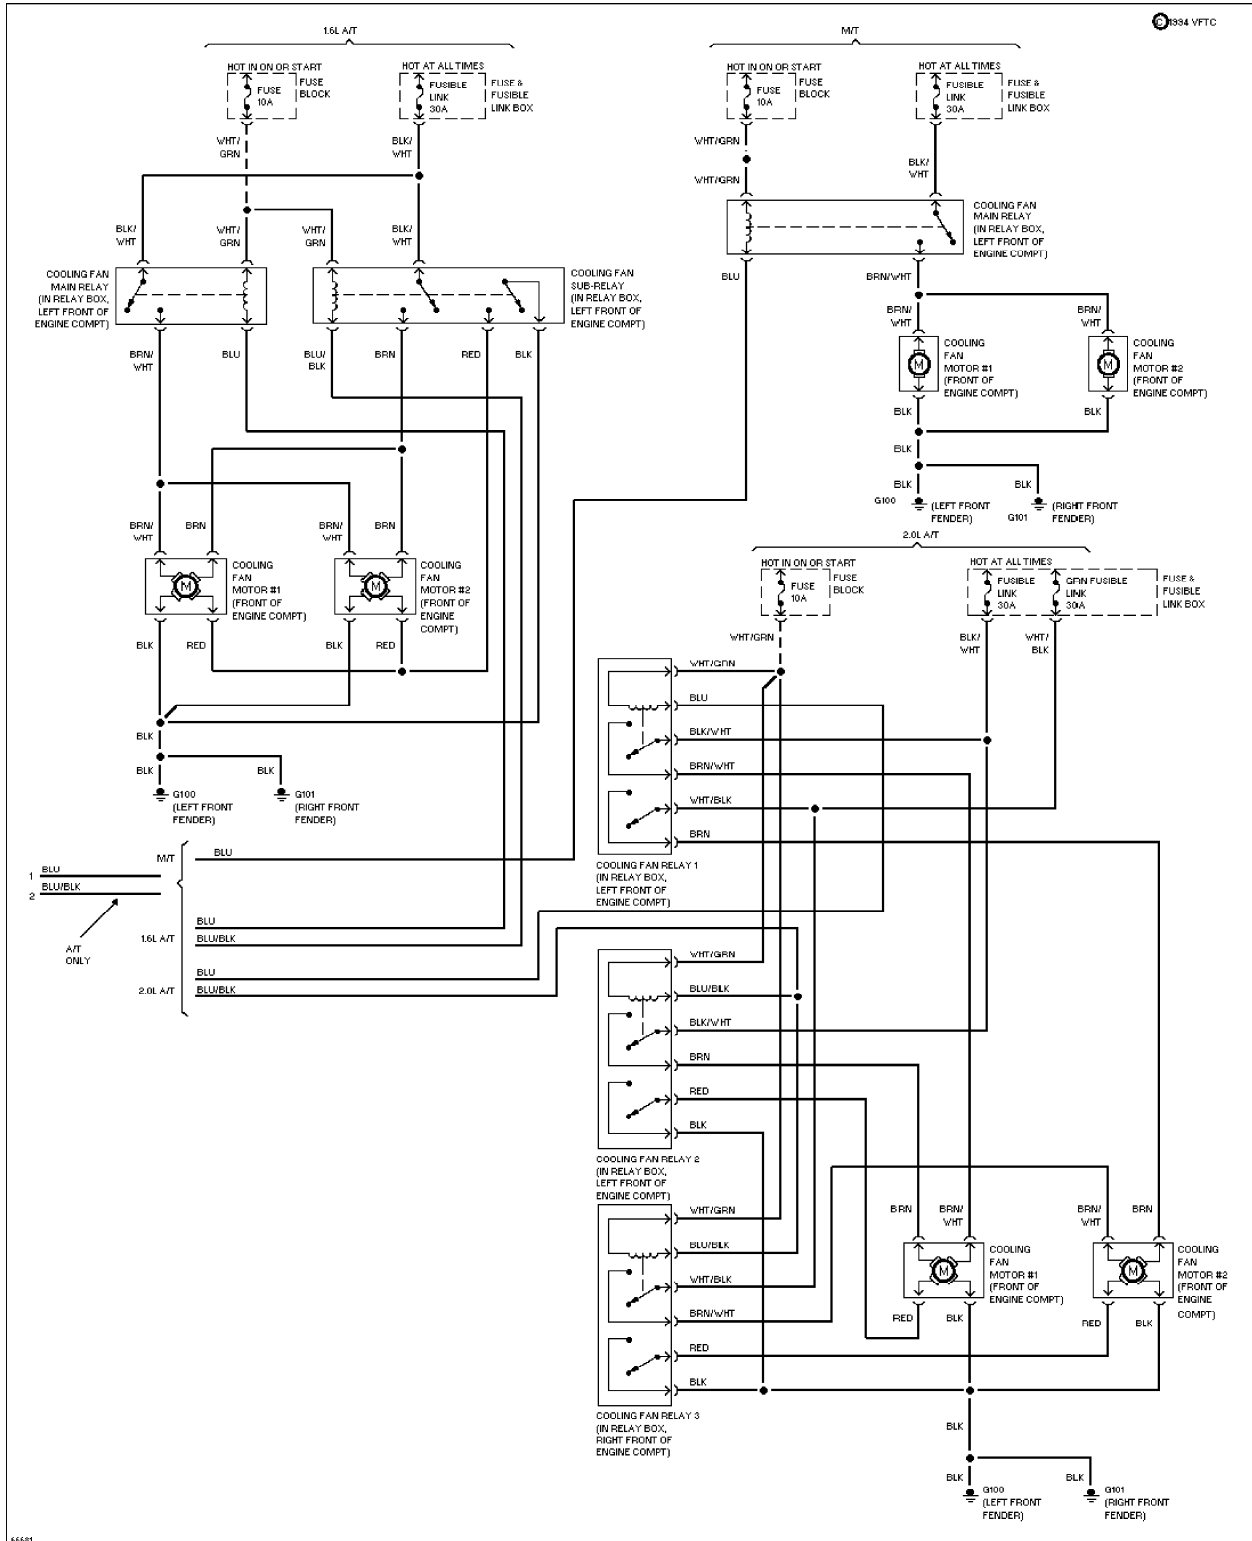

SYSTEM WIRING DIAGRAMS

1993 Nissan Sentra

1993 System Wiring Diagrams
Nissan - Sentra

AIR CONDITIONING

A/C Circuit, Lever Control Type (1 of 2)

A/C Circuit, Lever Control Type (2 of 2)

A/C Circuit, Push Control Type (1 of 2)

A/C Circuit, Push Control Type (2 of 2)

65712

Heater Circuit, Lever Control Type

Heater Circuit, Push Control Type

COOLING FAN

1.6L

73045

1.6L, Cooling Fan Circuit, A/T

1.6L, Cooling Fan Circuit, M/T

2.0L

2.0L, Cooling Fan Circuit, A/T

2.0L, Cooling Fan Circuit, M/T

DEFOGGERS

73878

Defogger Circuit

HORN

2.0L

2.0L, Transmission Circuit, Analog Cluster

2.0L, Transmission Circuit, Digital Cluster

WIPER/WASHER

73335

Front Washer/Wiper Circuit

Rear Washer/Wiper Circuit