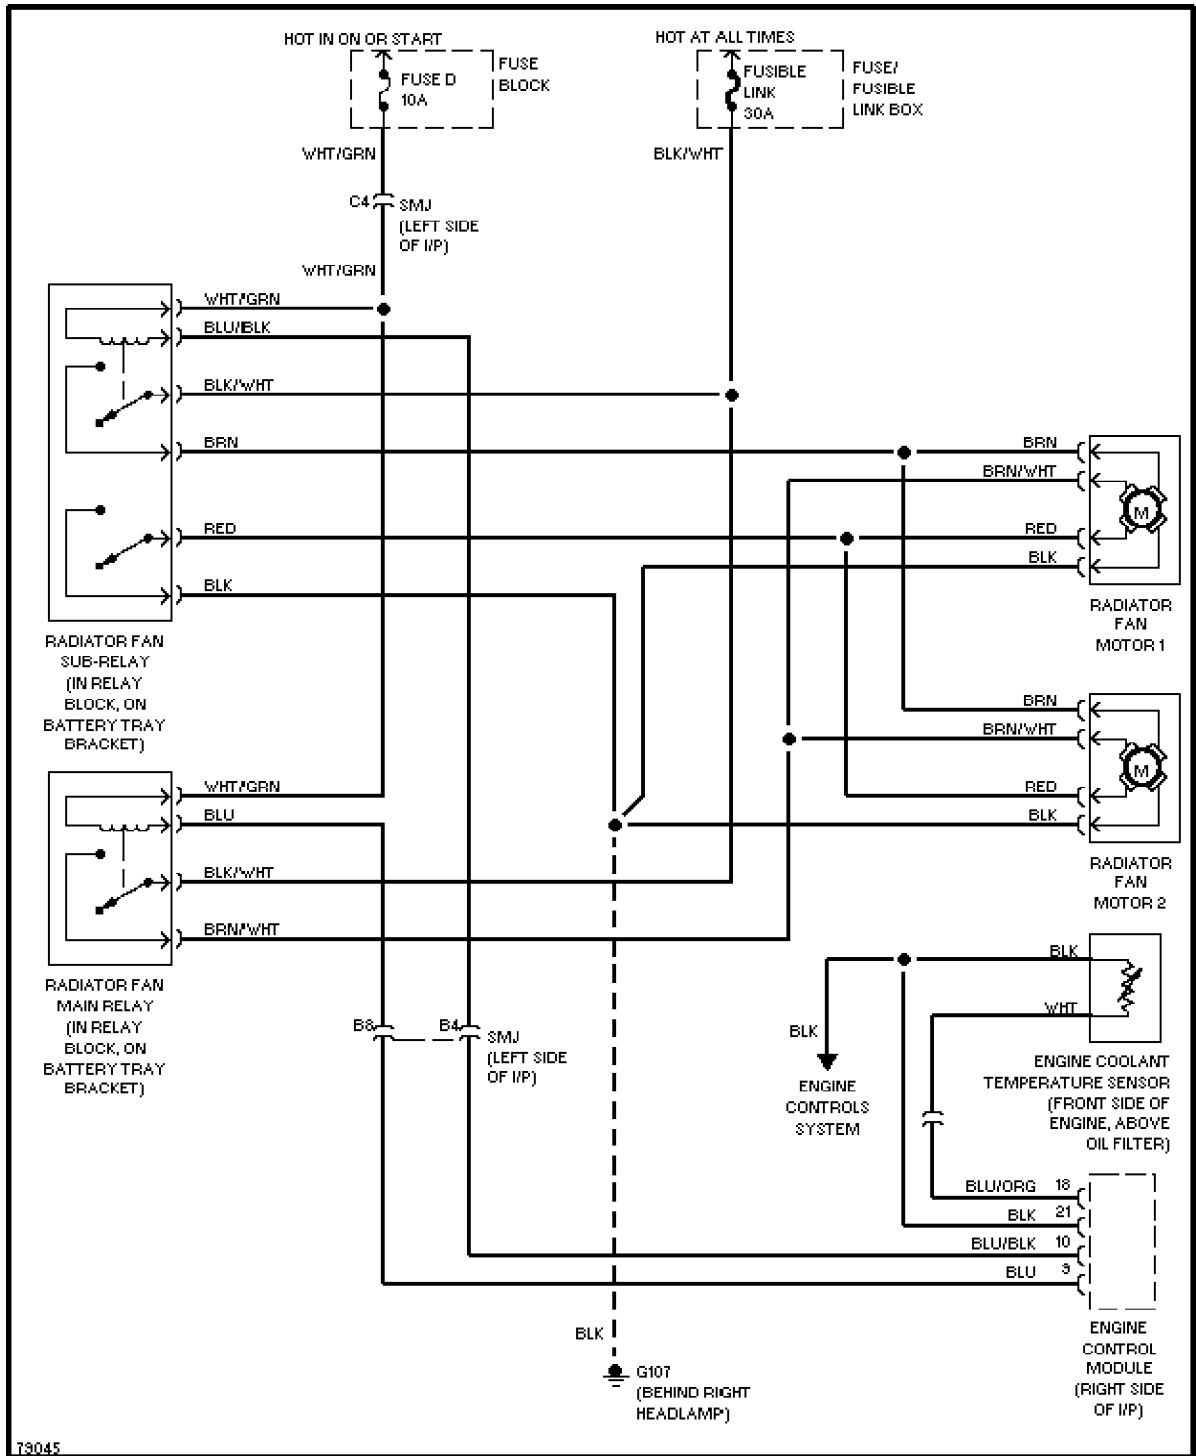

A/C Circuit, Push Control Type (2 of 2)

65712

Heater Circuit, Lever Control Type

Heater Circuit, Push Control Type

COOLING FAN

1.6L

73045

1.6L, Cooling Fan Circuit, A/T

1.6L, Cooling Fan Circuit, M/T

2.0L

2.0L, Cooling Fan Circuit, A/T

2.0L, Cooling Fan Circuit, M/T

DEFOGGERS

73878

Defogger Circuit

HORN

2.0L

2.0L, Transmission Circuit, Analog Cluster

2.0L, Transmission Circuit, Digital Cluster

WIPER/WASHER

73335

Front Washer/Wiper Circuit

Rear Washer/Wiper Circuit