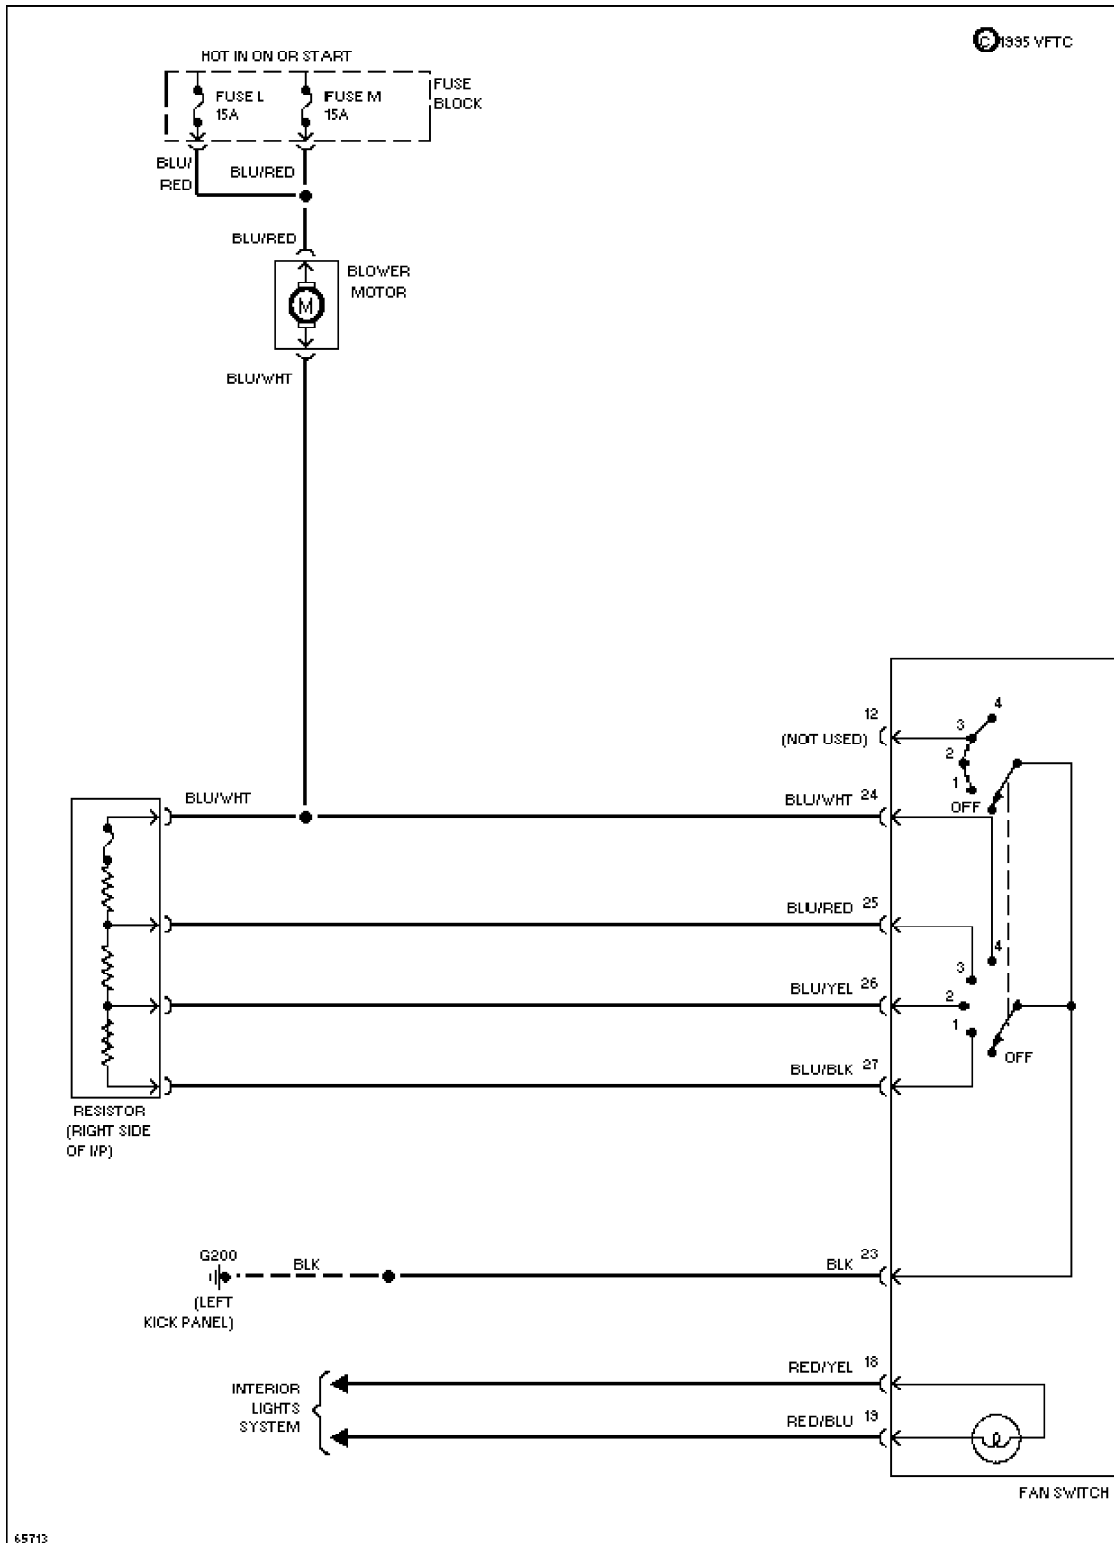

SYSTEM WIRING DIAGRAMS

1993 Nissan Sentra

1993 System Wiring Diagrams
Nissan - Sentra

AIR CONDITIONING

A/C Circuit, Lever Control Type (1 of 2)

A/C Circuit, Lever Control Type (2 of 2)

A/C Circuit, Push Control Type (1 of 2)

A/C Circuit, Push Control Type (2 of 2)

65712

Heater Circuit, Lever Control Type

Heater Circuit, Push Control Type

COOLING FAN

1.6L

73045

1.6L, Cooling Fan Circuit, A/T

1.6L, Cooling Fan Circuit, M/T

2.0L

2.0L, Cooling Fan Circuit, A/T

2.0L, Cooling Fan Circuit, M/T

DEFOGGERS

73878

Defogger Circuit

HORN

2.0L

2.0L, Transmission Circuit, Analog Cluster

2.0L, Transmission Circuit, Digital Cluster

WIPER/WASHER

73335

Front Washer/Wiper Circuit

Rear Washer/Wiper Circuit