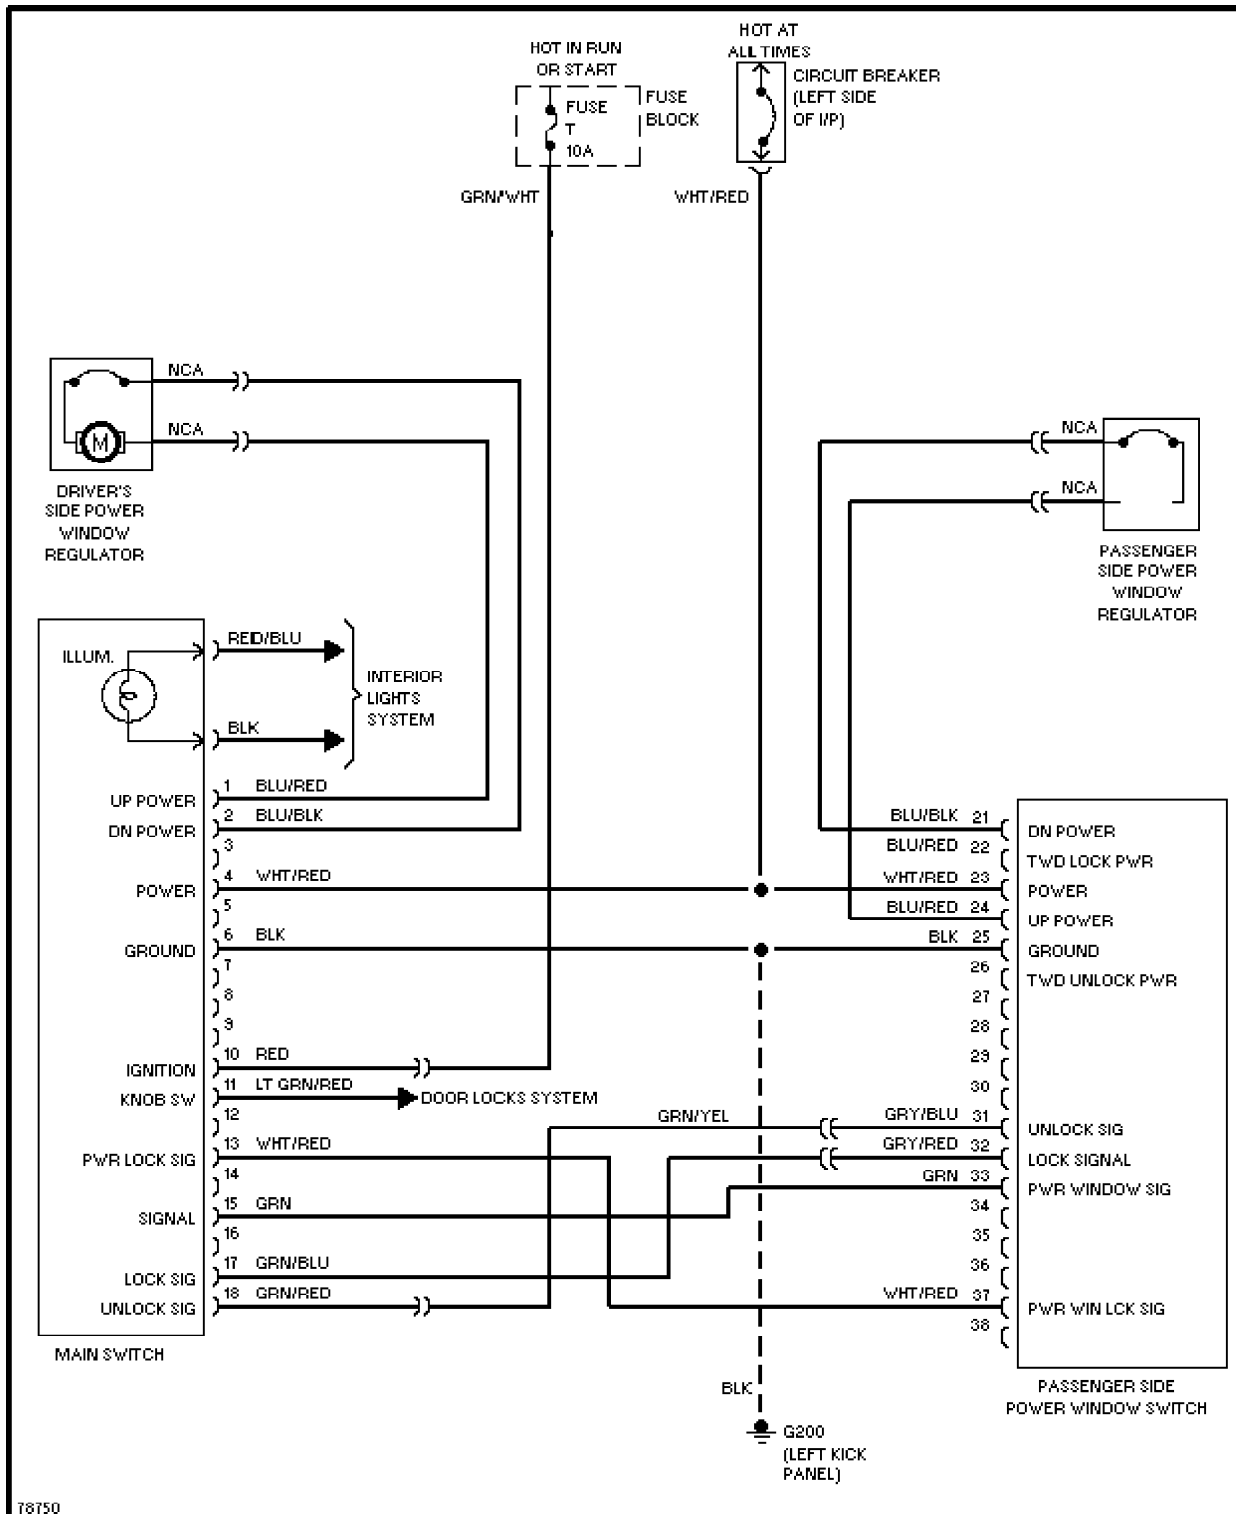

78750
Power Window Circuit, Coupe