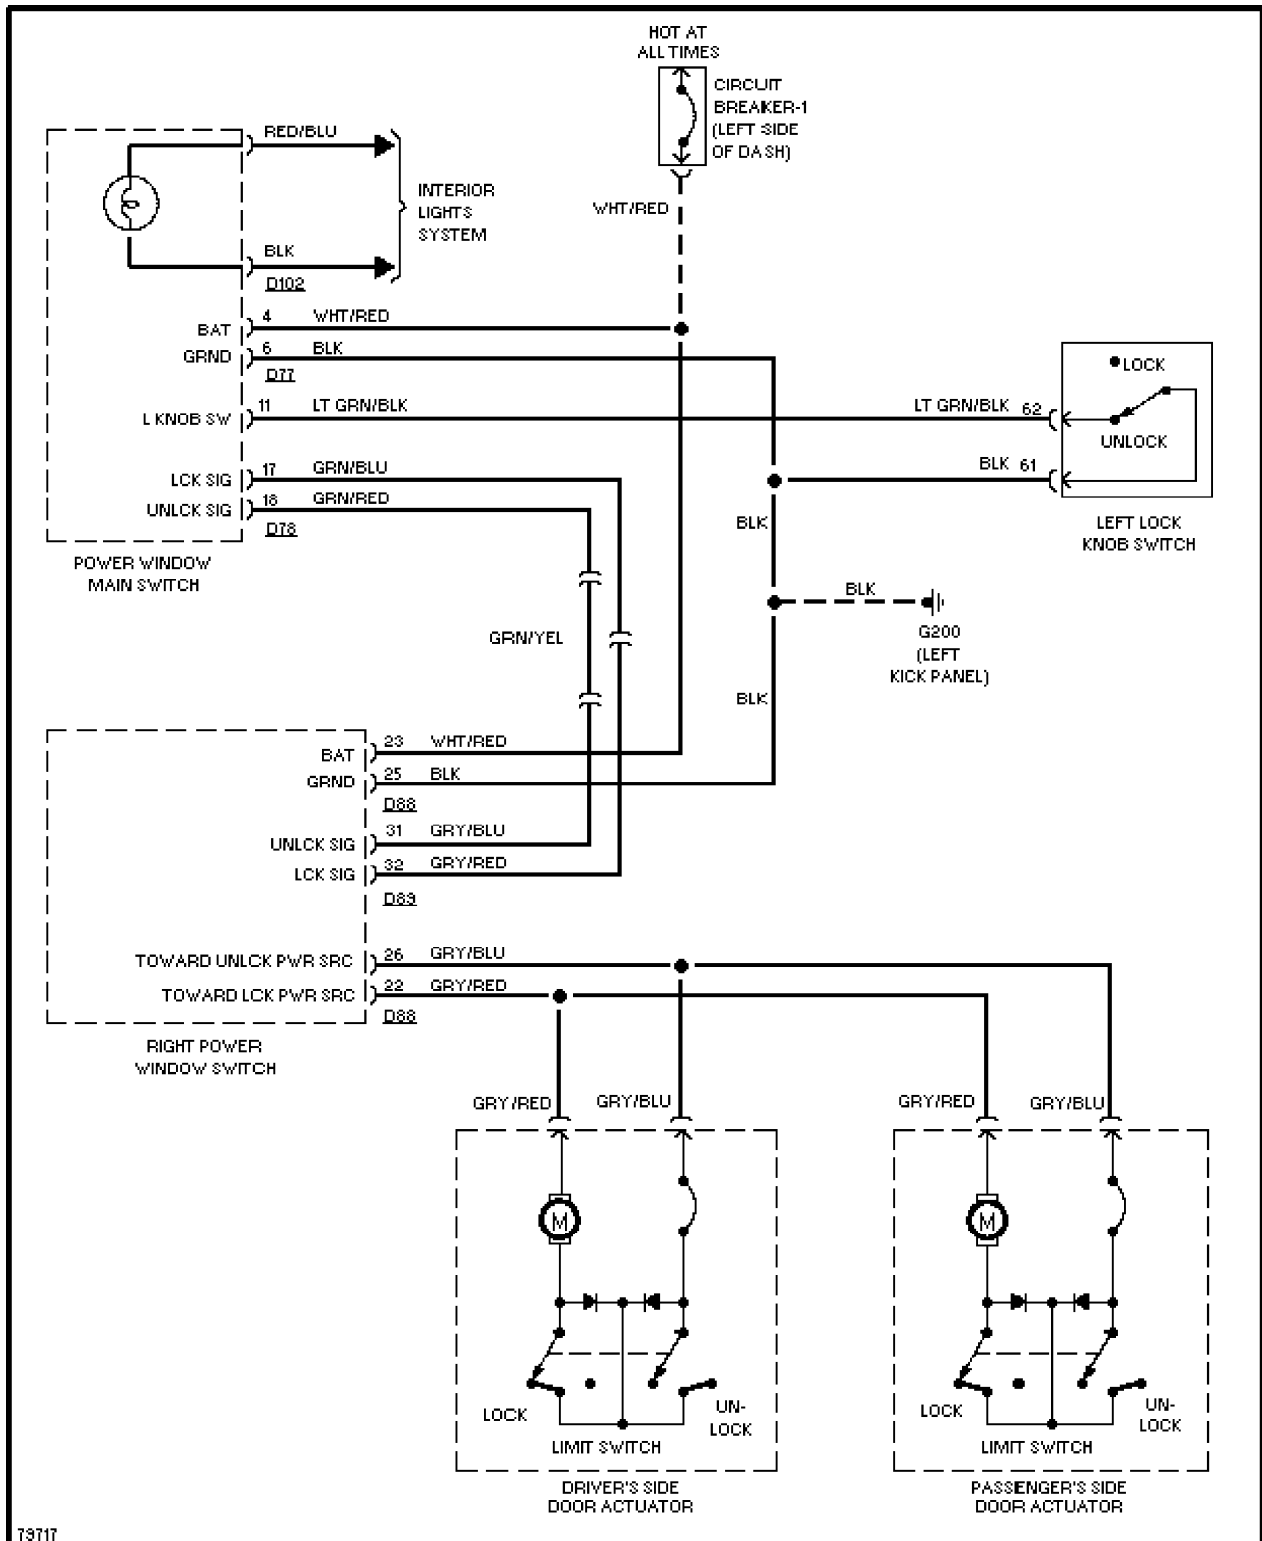

73117

Power Door Lock Circuit, Coupe