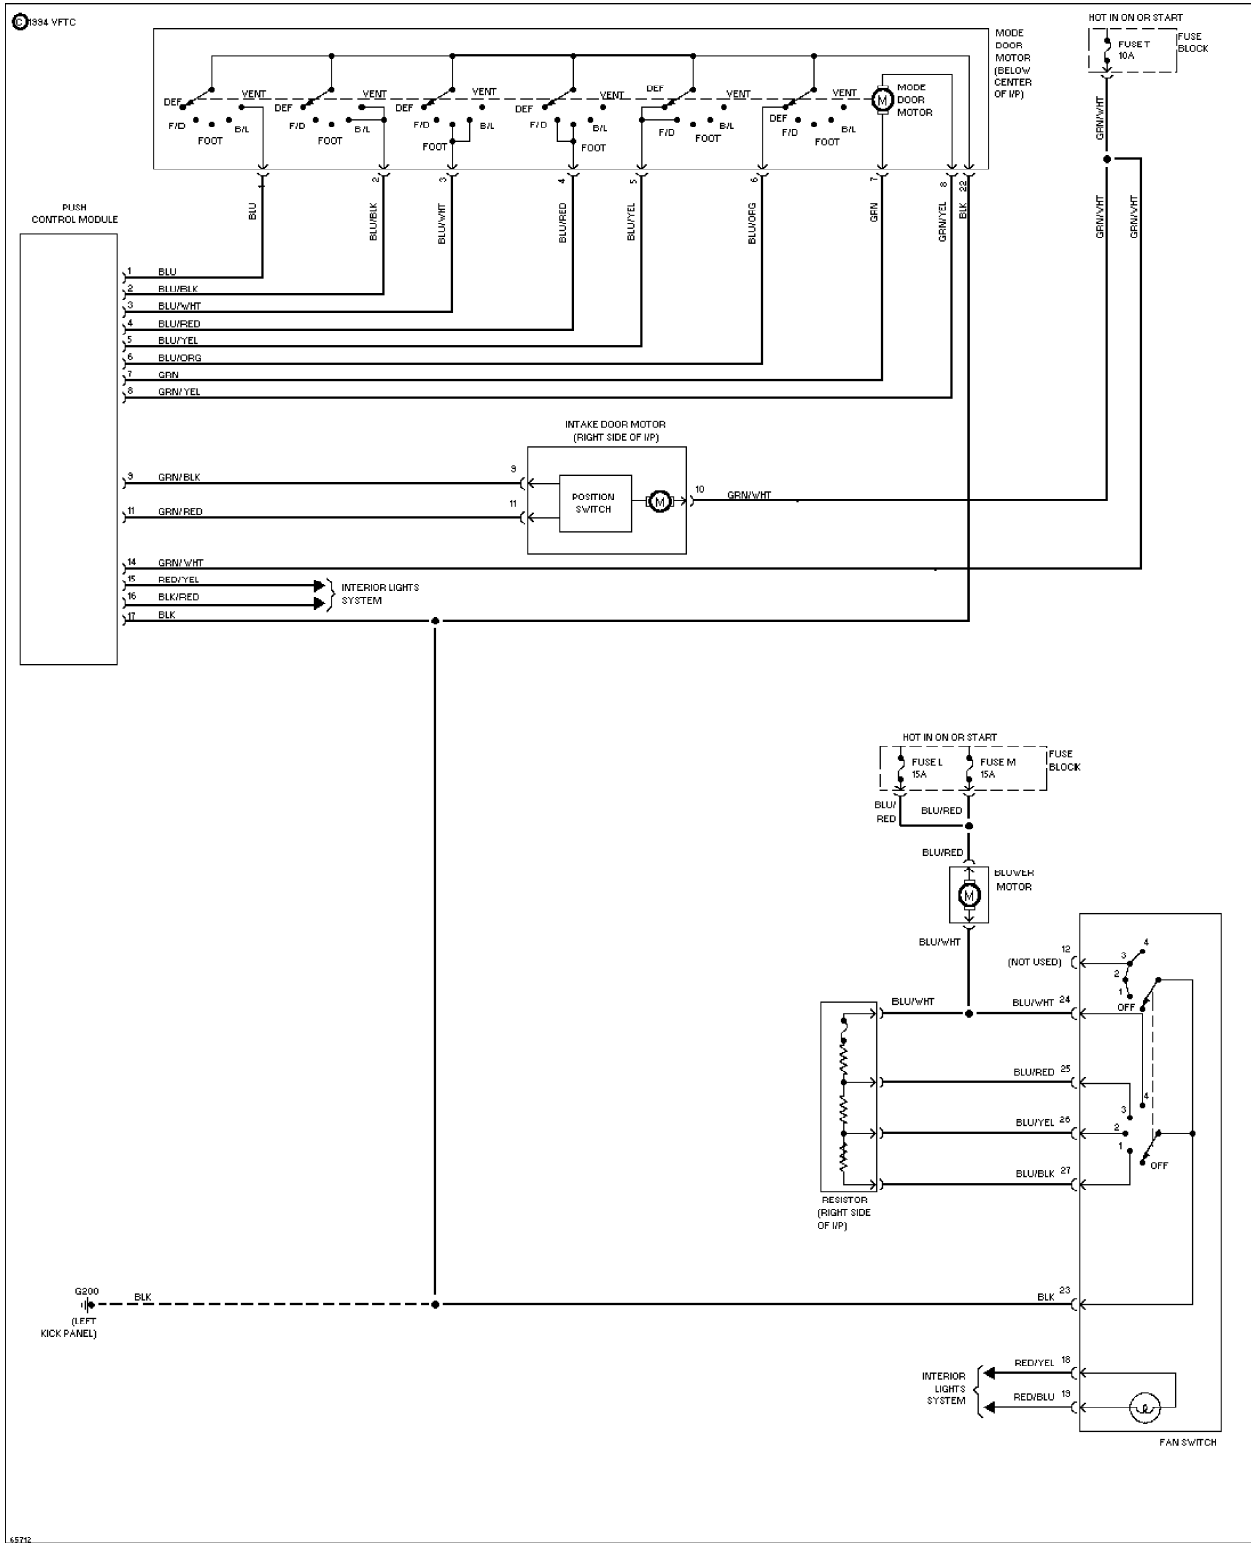

SYSTEM WIRING DIAGRAMS

1993 Nissan Sentra

1993 System Wiring Diagrams
Nissan - Sentra

AIR CONDITIONING

A/C Circuit, Lever Control Type (1 of 2)

A/C Circuit, Lever Control Type (2 of 2)

A/C Circuit, Push Control Type (1 of 2)

A/C Circuit, Push Control Type (2 of 2)

65712

Heater Circuit, Lever Control Type

Heater Circuit, Push Control Type

COOLING FAN

1.6L

73045

1.6L, Cooling Fan Circuit, A/T

1.6L, Cooling Fan Circuit, M/T

2.0L

2.0L, Cooling Fan Circuit, A/T

2.0L, Cooling Fan Circuit, M/T

DEFOGGERS

73878

Defogger Circuit

HORN

2.0L

2.0L, Transmission Circuit, Analog Cluster

2.0L, Transmission Circuit, Digital Cluster

WIPER/WASHER

73335

Front Washer/Wiper Circuit

Rear Washer/Wiper Circuit